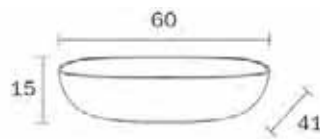

Corfu - Counter Top Basin

Code: V00468N   **Finish:** See below   **RRP:** $1099.00

Matching Pop up Waste

Code: V703011   **Finish:** See below   **RRP:** $219.00