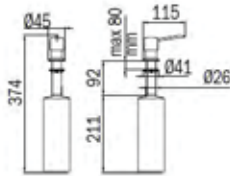

Bench Soap Dispenser - 750ml

Code: A0407A CR **Finish:** Chrome **RRP:** $139.00