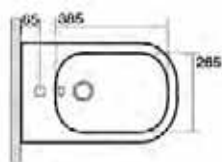

Tribeca Wall Bidet

Code: 512501   **Finish:** Gloss Wh **RRP:** $799.00

1 Tap Hole

Length 55cm

Waste and trap not supplied