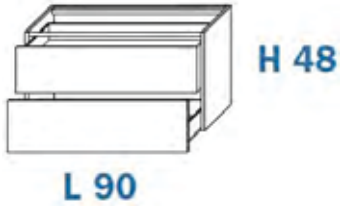

90cm Double Drawer

Code: BPG 5036 OL 190 **Finish:** Rustico **RRP:** $1995.00

Code: BPG 5036 OL 159 **Finish:** Tabak **RRP:** $1995.00

90cm Ceramic Washbasin

Code: T240090 **Finish:** G-White **RRP:** $849.00

Code: T241090 **Finish:** M-White **RRP:** $1099.00

Note: Top drawer has a cut out to allow for waste connection, compact trap may be required.