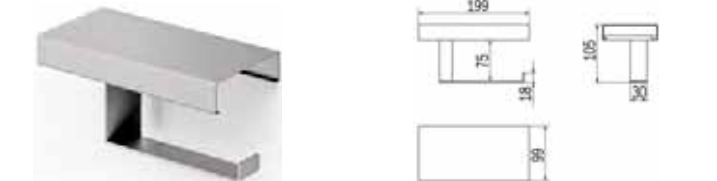

Indissima Toilet Roll Holder - Left

Code: A8826N NS   **Finish:** S-Steel   **RRP:** $199.00

Code: A8826N NE   **Finish:** M-Black   **RRP:** $209.00

Code: A8826N MW   **Finish:** M-White   **RRP:** $209.00