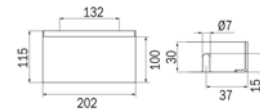

**Code:** A88K5A CR      **Finish:** Chrome      **RRP:** \$339.00

**Indissima Toilet Roll Holder With Shelf - Right**

**Code:** A88K5B CR      **Finish:** Chrome      **RRP:** \$339.00

**Indissima Towel Rail 40cm**