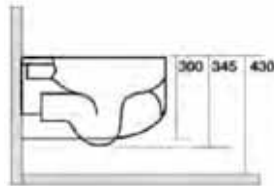

Flo Wall Hung - NoRim - Matte White

Code: FLO-WALL-MW **RRP:** $1459.00

Matte White - Thin Soft Close Seat Only

WELS: 4 Star 3.3L (pan #311101)