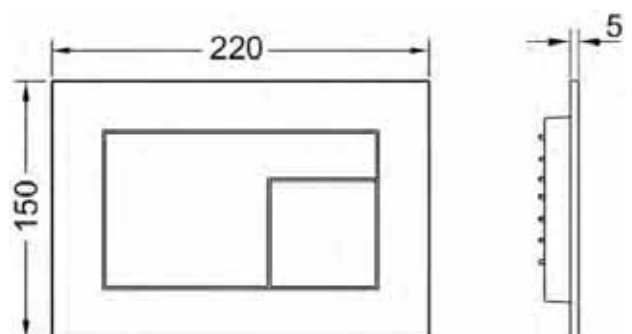

TECEvelvet—Installation notes

Suitable for all TECE cisterns

Minimum 25mm wall thickness required for installation. The 25mm is measured from the front of the cistern to the finished surface.

Suitable for Recessed Installation—see page 19 for more info