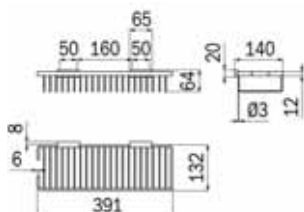

Wire Basket 391 x 132 x 64mm

Code: A0453H CR   **Finish:** Chrome   **RRP:** $229.00