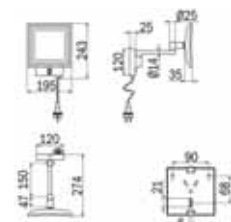

Round Magnifying Mirror LED

Code: AV2589C CR   **Finish:** Chrome   **RRP:** $879.00

Code: AV2589C NE   **Finish:** M-Black   **RRP:** $959.00

Touch Switch, Dimmable, IP44, 3000-5000k, Hard Wire only