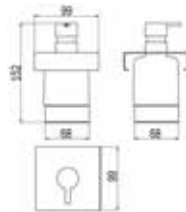

### Indissima Towel Rail - 30cm

**Code:** A8818M NS **Finish:** S-Steel **RRP:** \$125.00

**Code:** A8818M NE **Finish:** M-Black **RRP:** \$135.00

**Code:** A8818M WM **Finish:** M-White **RRP:** \$135.00