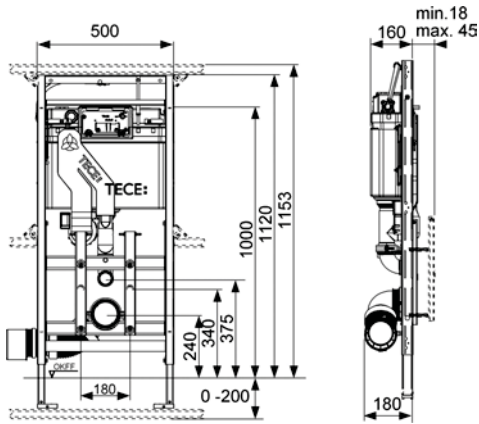

TECElux Wall Hung Cistern

Code: 9.600.403

RRP: $1499.00

WELS: 4 Star

Features

Height Adjustment

Odour Exhaust

Hands Free Flush - LED Sensor

Must be completed with Sen Touch Panel and Lower Glass panel.

White Sen Touch Panel

Code: 9.650.002

RRP: $1699.00

◆ LED Function

White Lower Glass Panel

Code: 9.650.100

RRP: $699.00

Black Sen Touch Panel

Code: 9.650.003

RRP: $2219.00

◆ LED Function

Black Lower Glass Panel

Code: 9.650.105

RRP: $799.00