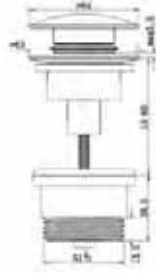

Universal Push Pop Waste - 40mm

Code: K328-DCR   **Chrome**   **RRP:** $49.00

Code: K328-DMB   **Matte Black**   **RRP:** $59.00

Code: K328-DBN - PVD   **Brush Nickel**   **RRP:** $79.00

Code: K328-DCE   **Ceramic Top**   **RRP:** $89.00

Code: K328-DMW   **Matte White**   **RRP:** $99.00

Code: K328-DBB - PVD   **Brushed Brass**   **RRP:** $99.00

40mm Bottle Trap * 40mm Waste

Code: 99220-CR   **Chrome**   **RRP:** $115.00

Code: 99220-MB   **Matte Black**   **RRP:** $139.00

Code: 99220-BN   **Brush Nickel**   **RRP:** $159.00

Flo Soft Close Seat

Code: 318701   **Colour:** White   **RRP:** $299.00

Flo Soft Close Seat - Slim

Code: 319101   **Colour:** White   **RRP:** $299.00

Flo Soft Close Seat - Slim

Code: 319130   **Colour:** Matte Wh   **RRP:** $399.00

Tribeca Soft Close Seat

Code: 519101   **Colour:** White   **RRP:** $299.00

Code: 519130   **Colour:** M-White   **RRP:** $399.00

Code: 519131   **Colour:** M-Black   **RRP:** $399.00

Cai Toilet Seat

Code: M2370B-ST   **Colour:** White   **RRP:** $179.00

Faith Toilet Seat

Code: M3314B-ST   **Colour:** White   **RRP:** $199.00