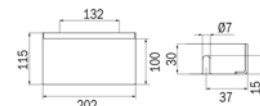

**Code:** A88K5A CR      **Finish:** Chrome      **RRP:** \$339.00

**Indissima Toilet Roll Holder With Shelf - Right**

**Code:** A88K5B CR      **Finish:** Chrome      **RRP:** \$339.00

**Indissima Towel Rail 40cm**