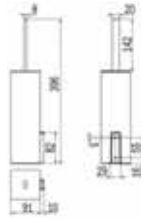

Code: AV114B NE

Finish: Matte-Blk **RRP:** $499.00

My Way Toilet Brush