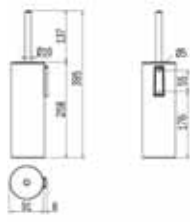

Code: AV014B NE

Finish: Matte-Blk

RRP: $229.00