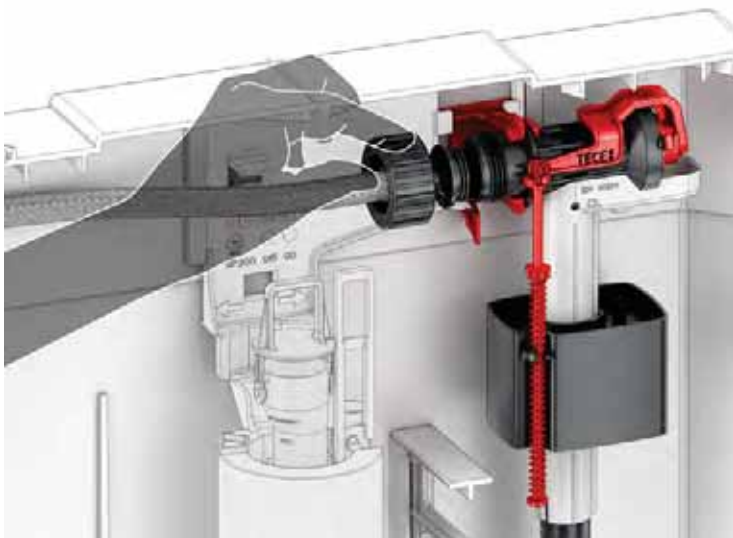

TECE Low Level CISTERN

- Filling capacity of 10 Litres
- Suitable for Low Level installation
- Usable with mechanical actuation
- WELS 4 Star
- Adjustable full flush option
- Quiet filling inlet valve
- Front or Top actuation