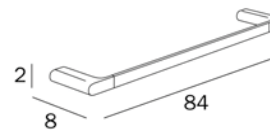

[click](#)

Mito Towel Rail 80cm

Code: A2018D CR **Finish:** Chrome **RRP:** $209.00

Code: A2018D NE **Finish:** Matte-Blk **RRP:** $239.00

Code: A2018D AC **Finish:** Brush-Nkl **RRP:** $289.00