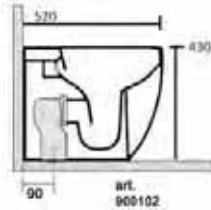

Flo Wall Hung - NoRim - Matte White

Code: FLO-WALL-MW **RRP:** $1459.00

Matte White - Thin Soft Close Seat Only

WELS: 4 Star 3.3L (pan #311101)