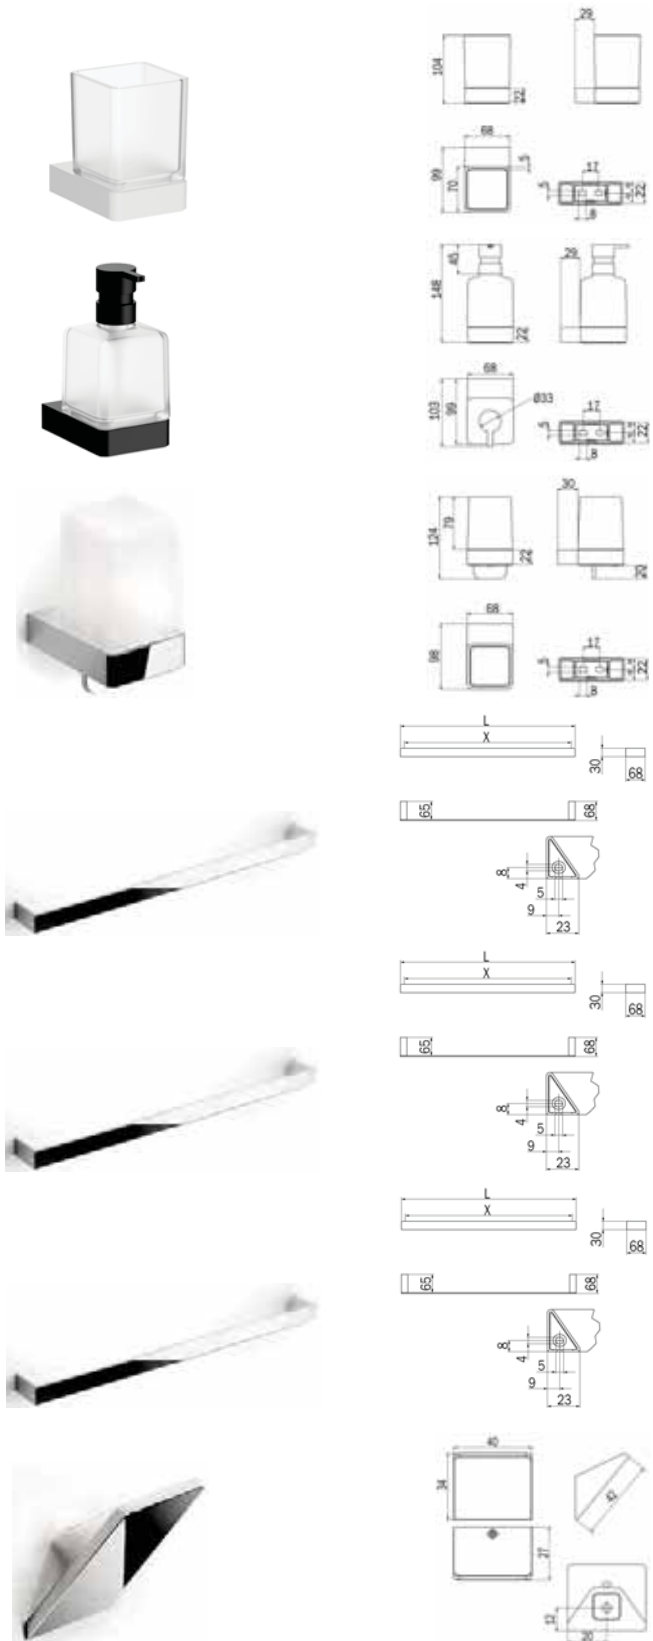

Indissima Tumbler

- **Code:** A88100 NS   **Finish:** S-Steel   **RRP:** $159.00
- **Code:** A88100 NE   **Finish:** M-Black   **RRP:** $179.00
- **Code:** A88100 MW   **Finish:** M-White   **RRP:** $179.00

Indissima Soap Dispenser

- **Code:** A88120 NS   **Finish:** S-Steel   **RRP:** $219.00
- **Code:** A88120 NE   **Finish:** M-Black   **RRP:** $239.00
- **Code:** A88120 MW   **Finish:** M-White   **RRP:** $239.00

Indissima Soap Dispenser with Lever

- **Code:** A88670 NS   **Finish:** S-Steel   **RRP:** $249.00
- **Code:** A88670 NE   **Finish:** M-Black   **RRP:** $269.00
- **Code:** A88670 MW   **Finish:** M-White   **RRP:** $269.00

Indissima Towel Rail 40cm

- **Code:** A8818B NS   **Finish:** S-Steel   **RRP:** $209.00
- **Code:** A8818B NE   **Finish:** M-Black   **RRP:** $229.00
- **Code:** A8818B MW   **Finish:** M-White   **RRP:** $229.00

Indissima Towel Rail 60cm

- **Code:** A8818C NS   **Finish:** S-Steel   **RRP:** $235.00
- **Code:** A8818C NE   **Finish:** M-Black   **RRP:** $255.00
- **Code:** A8818C MW   **Finish:** M-White   **RRP:** $255.00

Indissima Towel Rail 80cm

- **Code:** A8818D NS   **Finish:** S-Steel   **RRP:** $259.00
- **Code:** A8818D NE   **Finish:** M-Black   **RRP:** $279.00
- **Code:** A8818D MW   **Finish:** M-White   **RRP:** $279.00

Indissima Robe Hook

- **Code:** A8820A NS   **Finish:** S-Steel   **RRP:** $69.00
- **Code:** A8820A NE   **Finish:** M-Black   **RRP:** $79.00
- **Code:** A8820A MW   **Finish:** M-White   **RRP:** $79.00