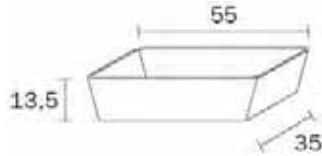

Samoa - Counter Top Basin

Code: V00465N   **Finish:** See below   **RRP:** $1099.00