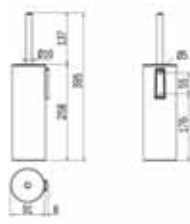

Code: AV014B AC

Finish: Brush-Nkl

RRP: $279.00