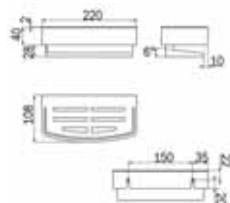

Basket Removable Antibacterial Base 220 x 108mm

Code: AV251A AL 08 **Finish:** P-S/Steel **RRP:** $205.00

Code: AV251A NS 08 **Finish:** B-S/Steel **RRP:** $225.00