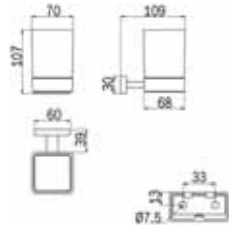

Lea Tumbler

- **Code:** A18100 CR   **Finish:** Chrome   **RRP:** $99.00
- **Code:** A18100 NE   **Finish:** Matte-Blk   **RRP:** $109.00
- **Code:** A18100 AC   **Finish:** Brush-Nkl   **RRP:** $129.00