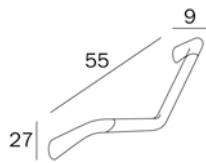

Comfort Grab Bar

Reversible installation

Code: AH992A CR

Finish: Chrome **RRP:** $499.00

Code: AH992A CU

Finish: Chr/Black **RRP:** $499.00

Comfort Grab Bar 44cm

Code: AH995A CR

Finish: Chrome **RRP:** $439.00

Code: AH995A CU

Finish: Chr/Black **RRP:** $439.00

Comfort Grab Bar 64cm

Code: AH995B CR

Finish: Chrome **RRP:** $459.00

Code: AH995B CU

Finish: Chr/Black **RRP:** $459.00

Comfort Grab Bar 74cm

Code: AH995C CR

Finish: Chrome **RRP:** $739.00

Code: AH995C CU

Finish: Chr/Black **RRP:** $739.00

Ego Grab Bars

Code: A13950 CR 35cm **Finish:** Chrome **RRP:** $155.00

Code: A1390B CR 50cm **Finish:** Chrome **RRP:** $165.00

Code: A1390C CR 60cm **Finish:** Chrome **RRP:** $175.00

Gealuna Grab Bars

Code: A10950 CR 36cm **Finish:** Chrome **RRP:** $195.00

Code: A1095B CR 51cm **Finish:** Chrome **RRP:** $209.00

Code: A1095C CR 66cm **Finish:** Chrome **RRP:** $219.00

Lea Grab Bars

Code: A1895A CR 30cm **Finish:** Chrome **RRP:** $229.00

Code: A1895A NE 30cm **Finish:** M/Blk **RRP:** $259.00

Code: A1895A AC 30cm **Finish:** B/Nickel **RRP:** $309.00

Code: A1895B CR 45cm **Finish:** Chrome **RRP:** $239.00

Code: A1895B NE 45cm **Finish:** M/Blk **RRP:** $275.00

Code: A1895B AC 45cm **Finish:** B/Nickel **RRP:** $335.00

Code: A1895C CR 60cm **Finish:** Chrome **RRP:** $259.00

Code: A1895C NE 60cm **Finish:** M/Blk **RRP:** $295.00

Code: A1895C AC 60cm **Finish:** B/Nickel **RRP:** $359.00