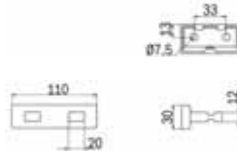

Lea Single Robe Hook

Code: A1820A CR **Finish:** Chrome **RRP:** $42.00

Code: A1820A NE **Finish:** Matte-Blk **RRP:** $49.00

Code: A1820A AC **Finish:** Brush-Nkl **RRP:** $55.00

Lea Double Robe Hook

Code: A1820B CR **Finish:** Chrome **RRP:** $59.00

Code: A1820B NE **Finish:** Matte-Blk **RRP:** $69.00

Code: A1820B AC **Finish:** Brush-Nkl **RRP:** $75.00

Lea Triple Robe Hook

Code: A1820C CR **Finish:** Chrome **RRP:** $85.00

Code: A1820C NE **Finish:** Matte-Blk **RRP:** $96.00

Code: A1820C AC **Finish:** Brush-Nkl **RRP:** $109.00

Lea Toilet Roll Holder - Right

Code: A18250 CR **Finish:** Chrome **RRP:** $99.00

Code: A18250 NE **Finish:** Matte-Blk **RRP:** $115.00

Code: A18250 AC **Finish:** Brush-Nkl **RRP:** $139.00

Lea Toilet Roll Holder - Left

Code: A1825A CR **Finish:** Chrome **RRP:** $99.00

Code: A1825A NE **Finish:** Matte-Blk **RRP:** $115.00

Code: A1825A AC **Finish:** Brush-Nkl **RRP:** $139.00

Lea Double Toilet Roll Holder

Code: A1825B CR **Finish:** Chrome **RRP:** $149.00

Code: A1825B NE **Finish:** Matte-Blk **RRP:** $175.00

Code: A1825B AC **Finish:** Brush-Nkl **RRP:** $209.00

Lea Covered Toilet Roll Holder

Code: A18260 CR **Finish:** Chrome **RRP:** $139.00

Code: A18260 NE **Finish:** Matte-Blk **RRP:** $159.00

Code: A18260 AC **Finish:** Brush-Nkl **RRP:** $189.00

Lea Spare Toilet Roll Holder

Code: A18280CR **Finish:** Chrome **RRP:** $89.00

Code: A18280 NE **Finish:** Matte-Blk **RRP:** $99.00

Code: A18280 AC **Finish:** Brush-Nkl **RRP:** $129.00