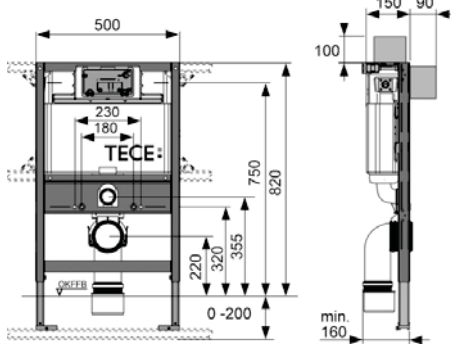

Low Level Wall Hung Cistern

Code: 9.300.356

RRP: $839.00

WELS: 4 Star