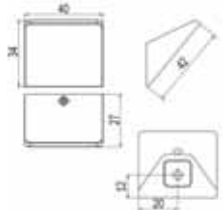

Indissima Robe Hook

Code: A88200 CR   **Finish:** Chrome   **RRP:** $69.00