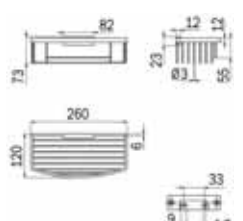

Removable Wire Basket 260 x 120 x 73mm

Code: AV151E CR   **Finish:** Chrome   **RRP:** $199.00