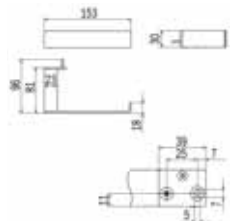

Indissima Toilet Roll Holder - Left

Code: A8825A CR   **Finish:** Chrome   **RRP:** $139.00