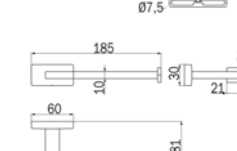

Lea Single Robe Hook

Code: A1820A CR **Finish:** Chrome **RRP:** $42.00

Code: A1820A NE **Finish:** Matte-Blk **RRP:** $49.00

Code: A1820A AC **Finish:** Brush-Nkl **RRP:** $55.00

Lea Double Robe Hook

Code: A1820B CR **Finish:** Chrome **RRP:** $59.00

Code: A1820B NE **Finish:** Matte-Blk **RRP:** $69.00

Code: A1820B AC **Finish:** Brush-Nkl **RRP:** $75.00

Lea Triple Robe Hook

Code: A1820C CR **Finish:** Chrome **RRP:** $85.00

Code: A1820C NE **Finish:** Matte-Blk **RRP:** $96.00

Code: A1820C AC **Finish:** Brush-Nkl **RRP:** $109.00

Lea Toilet Roll Holder - Right

Code: A18250 CR **Finish:** Chrome **RRP:** $99.00

Code: A18250 NE **Finish:** Matte-Blk **RRP:** $115.00

Code: A18250 AC **Finish:** Brush-Nkl **RRP:** $139.00

Lea Toilet Roll Holder - Left

Code: A1825A CR **Finish:** Chrome **RRP:** $99.00

Code: A1825A NE **Finish:** Matte-Blk **RRP:** $115.00

Code: A1825A AC **Finish:** Brush-Nkl **RRP:** $139.00

Lea Double Toilet Roll Holder

Code: A1825B CR **Finish:** Chrome **RRP:** $149.00

Code: A1825B NE **Finish:** Matte-Blk **RRP:** $175.00

Code: A1825B AC **Finish:** Brush-Nkl **RRP:** $209.00

Lea Covered Toilet Roll Holder

Code: A18260 CR **Finish:** Chrome **RRP:** $139.00

Code: A18260 NE **Finish:** Matte-Blk **RRP:** $159.00

Code: A18260 AC **Finish:** Brush-Nkl **RRP:** $189.00

Lea Spare Toilet Roll Holder

Code: A18280CR **Finish:** Chrome **RRP:** $89.00

Code: A18280 NE **Finish:** Matte-Blk **RRP:** $99.00

Code: A18280 AC **Finish:** Brush-Nkl **RRP:** $129.00