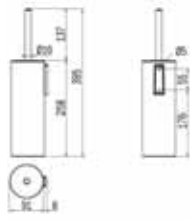

Code: AV014A WM

Finish: Matte-WH

RRP: $229.00