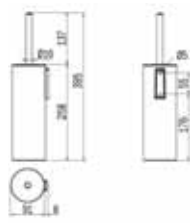

Code: AV014B CO

Finish: Carbon

RRP: $399.00