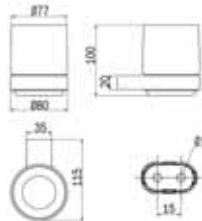

Accessory ranges on offer include

- Mito - Soft Square Design with 3 Finishes
- Lea - Contemporary Design with 8 Finishes
- Indissima Series and Indissima Modular, Designed by Matteo Thun - 3 Finishes
- My Love Toilet Brushes
- Grab Bars
- Hotellerie Series of commercial bathroom accessories
- Bathroom Furniture