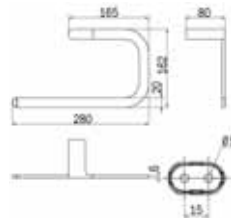

[click](#)

Mito Open Towel Ring

Code: A20160 CR **Finish:** Chrome **RRP:** $179.00

Code: A20160 NE **Finish:** Matte-Blk **RRP:** $209.00

Code: A20160 AC **Finish:** Brush-Nkl **RRP:** $269.00