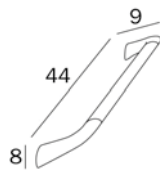

Comfort Grab Bar

Reversible installation

Code: AH992A CR

Finish: Chrome **RRP:** $499.00

Code: AH992A CU

Finish: Chr/Black **RRP:** $499.00

Comfort Grab Bar 44cm

Code: AH995A CR

Finish: Chrome **RRP:** $439.00

Code: AH995A CU

Finish: Chr/Black **RRP:** $439.00

Comfort Grab Bar 64cm

Code: AH995B CR

Finish: Chrome **RRP:** $459.00

Code: AH995B CU

Finish: Chr/Black **RRP:** $459.00

Comfort Grab Bar 74cm

Code: AH995C CR

Finish: Chrome **RRP:** $739.00

Code: AH995C CU

Finish: Chr/Black **RRP:** $739.00

Ego Grab Bars

Code: A13950 CR 35cm **Finish:** Chrome **RRP:** $155.00

Code: A1390B CR 50cm **Finish:** Chrome **RRP:** $165.00

Code: A1390C CR 60cm **Finish:** Chrome **RRP:** $175.00

Gealuna Grab Bars

Code: A10950 CR 36cm **Finish:** Chrome **RRP:** $195.00

Code: A1095B CR 51cm **Finish:** Chrome **RRP:** $209.00

Code: A1095C CR 66cm **Finish:** Chrome **RRP:** $219.00

Lea Grab Bars

Code: A1895A CR 30cm **Finish:** Chrome **RRP:** $229.00

Code: A1895A NE 30cm **Finish:** M/Blk **RRP:** $259.00

Code: A1895A AC 30cm **Finish:** B/Nickel **RRP:** $309.00

Code: A1895B CR 45cm **Finish:** Chrome **RRP:** $239.00

Code: A1895B NE 45cm **Finish:** M/Blk **RRP:** $275.00

Code: A1895B AC 45cm **Finish:** B/Nickel **RRP:** $335.00

Code: A1895C CR 60cm **Finish:** Chrome **RRP:** $259.00

Code: A1895C NE 60cm **Finish:** M/Blk **RRP:** $295.00

Code: A1895C AC 60cm **Finish:** B/Nickel **RRP:** $359.00