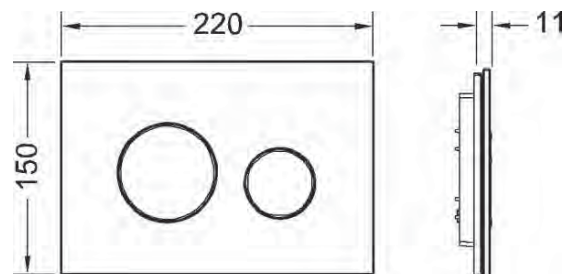

Oak Wood Cover
Code: 9.240.612
RRP: $579.00

White Marble Cover
Code: 9.240.613
RRP: $579.00

Concrete Cover
Code: 9.240.614
RRP: $579.00

Slate Cover
Code: 9.240.675
RRP: $499.00

**Combine Cover with Loop
Flush Button = Button set**
9.240.612 + 9.240.618 = Set

Loop Flush Button Finishes

Code: 9.240.618	Finish: M-White	RRP: $149.00
Code: 9.240.619	Finish: M-Black	RRP: $149.00
Code: 9.240.663	Finish: White	RRP: $149.00
Code: 9.240.665	Finish: M-Chrome	RRP: $149.00
Code: 9.240.666	Finish: Chrome	RRP: $149.00
Code: 9.240.667	Finish: G-Black	RRP: $149.00
Code: 9.240.668	Finish: Gold	RRP: $299.00
Code: 9.240.669	Finish: S-Steel	RRP: $149.00

TECEloop Designer Series - Installation notes

Minimum 18mm wall thickness required for installation.

The 18mm is measured from the front of the cistern to the finished surface.

Suitable for Recessed Installation—see page 19 for more info