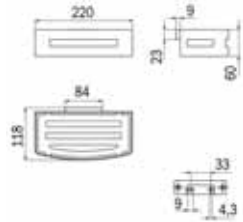

Deluxe Removable Basket 220 x 118mm

Code: AV151F AL   **Finish:** P-S/Steel   **RRP:** $239.00