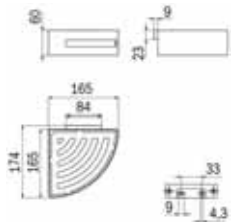

**Deluxe Removable Basket** 220 x 118mm

**Code:** AV151F AL      **Finish:** P-S/Steel      **RRP:** \$239.00

**Corner Removable Basket** 165 x 174mm

**Code:** AV131F AL      **Finish:** P-S/Steel      **RRP:** \$209.00