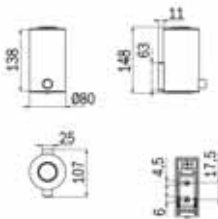

Wall Soap Dispenser - 500ml

Code: AV567A CR **Finish:** Chrome **RRP:** $299.00