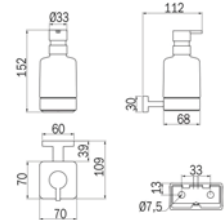

Lea Soap Dispenser

- **Code:** A18120 CR   **Finish:** Chrome   **RRP:** $139.00
- **Code:** A18120 NE   **Finish:** Matte-Blk   **RRP:** $155.00
- **Code:** A18120 AC   **Finish:** Brush-Nkl   **RRP:** $189.00