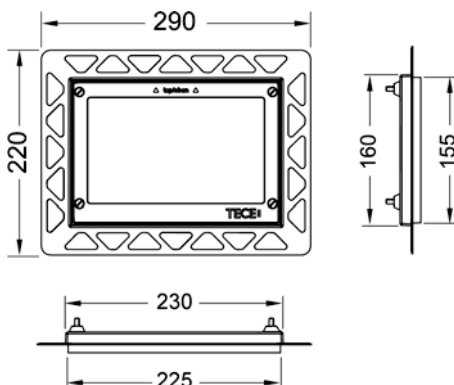

Installation notes

Must be installed **prior** to tiling.

Wall cladding/sheeting must be a minimum of **25mm** for installation of the recessed frame **BEFORE** tiling.