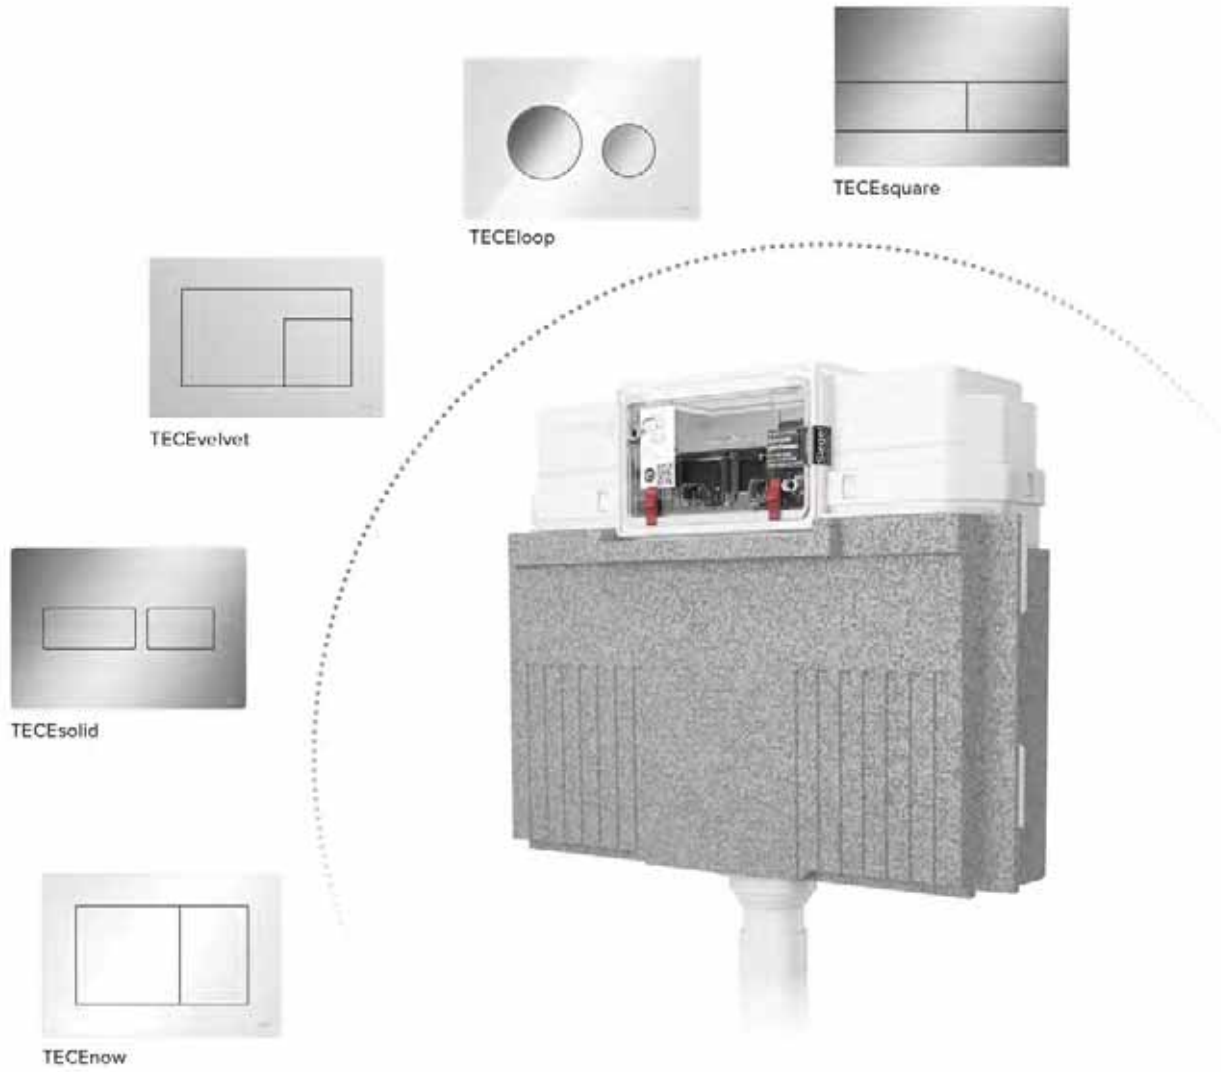

Toilet Packages