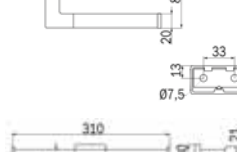

Lea Single Robe Hook

Code: A1820A CR **Finish:** Chrome **RRP:** $42.00

Code: A1820A NE **Finish:** Matte-Blk **RRP:** $49.00

Code: A1820A AC **Finish:** Brush-Nkl **RRP:** $55.00

Lea Double Robe Hook

Code: A1820B CR **Finish:** Chrome **RRP:** $59.00

Code: A1820B NE **Finish:** Matte-Blk **RRP:** $69.00

Code: A1820B AC **Finish:** Brush-Nkl **RRP:** $75.00

Lea Triple Robe Hook

Code: A1820C CR **Finish:** Chrome **RRP:** $85.00

Code: A1820C NE **Finish:** Matte-Blk **RRP:** $96.00

Code: A1820C AC **Finish:** Brush-Nkl **RRP:** $109.00

Lea Toilet Roll Holder - Right

Code: A18250 CR **Finish:** Chrome **RRP:** $99.00

Code: A18250 NE **Finish:** Matte-Blk **RRP:** $115.00

Code: A18250 AC **Finish:** Brush-Nkl **RRP:** $139.00

Lea Toilet Roll Holder - Left

Code: A1825A CR **Finish:** Chrome **RRP:** $99.00

Code: A1825A NE **Finish:** Matte-Blk **RRP:** $115.00

Code: A1825A AC **Finish:** Brush-Nkl **RRP:** $139.00

Lea Double Toilet Roll Holder

Code: A1825B CR **Finish:** Chrome **RRP:** $149.00

Code: A1825B NE **Finish:** Matte-Blk **RRP:** $175.00

Code: A1825B AC **Finish:** Brush-Nkl **RRP:** $209.00

Lea Covered Toilet Roll Holder

Code: A18260 CR **Finish:** Chrome **RRP:** $139.00

Code: A18260 NE **Finish:** Matte-Blk **RRP:** $159.00

Code: A18260 AC **Finish:** Brush-Nkl **RRP:** $189.00

Lea Spare Toilet Roll Holder

Code: A18280CR **Finish:** Chrome **RRP:** $89.00

Code: A18280 NE **Finish:** Matte-Blk **RRP:** $99.00

Code: A18280 AC **Finish:** Brush-Nkl **RRP:** $129.00