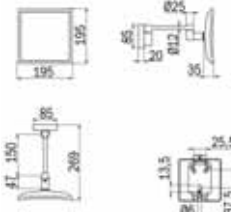

Square Magnifying Mirror

Code: AV058F CR   **Finish:** Chrome   **RRP:** $275.00