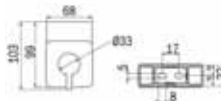

Indissima Washbasin Set - Tumbler and Soap Dispenser

Code: A88K30 CR   **Finish:** Chrome   **RRP:** $529.00