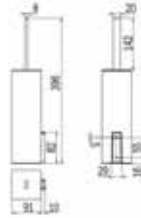

Code: AV114B CR

Finish: Chrome **RRP:** $399.00

My Way Toilet Brush