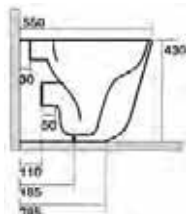

Tribeca Pedestal NoRim

Code: TRI-PED   **Finish:** Gloss Wh **RRP:** $1199.00

Code: TRI-PED-MW   **Finish:** Matte Wh **RRP:** $1779.00

Matte Black

Code: TRI-PED-MB   **Finish:** M-Black **RRP:** $1779.00

WELS: 4 Star (pan #511801)

Comfort Height 430mm