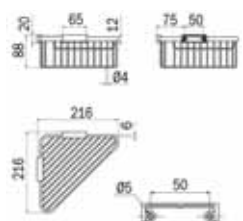

Corner Wire Basket 216 x 216 x 88mm

Code: AV031A CR   **Finish:** Chrome   **RRP:** $179.00