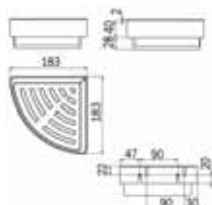

Corner Basket Removable Antibacterial Base 183 x 183mm

Code: AV231A AL 08 **Finish:** P-S/Steel **RRP:** $189.00

Code: AV231A NS 08 **Finish:** B-S/Steel **RRP:** $209.00