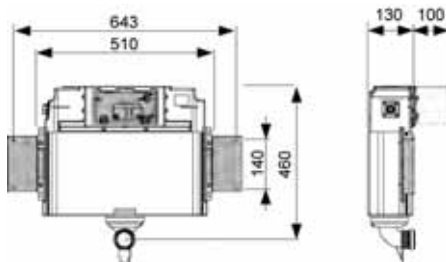

Low Level Wall Hung Cistern

Code: 9.300.356

RRP: $839.00

WELS: 4 Star

Low Level Pedestal Cistern

Code: 9.041.320

RRP: $489.00

WELS: 4 Star

Installation Notes

- Suitable for timber frame construction.
- Suitable for front of solid wall construction or under counter installation.
- Install bare wall protection prior to covering and keep in place until tiling is finished.
- Minimum wall sheeting/covering is 18mm **BUT** subject to flush button to be installed.
- TECE's minimum recommended sheeting is 12mm of non flexing cladding prior to tiling.
- Some flush buttons require wall sheeting/covering of 25mm or 30mm.
- Stop tap is located top left hand side and is closed ex factory.
- Flush water supply before connecting to inlet valve.
- All access in to the cistern is through the clear cover/flush button.