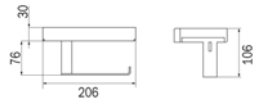

**Code:** A88K5A CR      **Finish:** Chrome      **RRP:** \$339.00

**Indissima Toilet Roll Holder With Shelf - Right**

**Code:** A88K5B CR      **Finish:** Chrome      **RRP:** \$339.00

**Indissima Towel Rail 40cm**