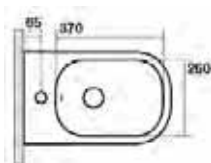

Tribeca Bidet

Code: 512001   **Finish:** Gloss Wh **RRP:** $799.00

1 Tap Hole

Length 55cm

Waste and trap not supplied