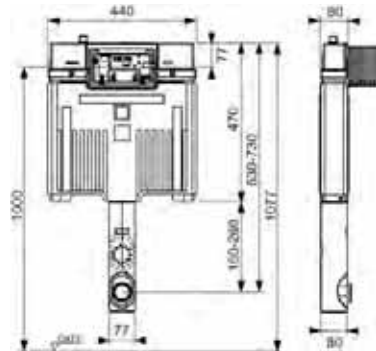

8cm Wall Hung Cistern

Code: 9.300.503

WELS: 4 Star

RRP: $839.00

8cm Pedestal Cistern

Code: 9.370.503

WELS: 4 Star

RRP: $499.00

Installation Notes

- Suitable for timber frame construction.
- Suitable for front of solid wall construction or in a double brick wall.
- Water connection top left. Stop tap is closed ex factory.
- Install bare wall protection prior to covering and keep in place until tiling is finished.
- Minimum wall sheeting/covering is 18mm **BUT** subject to flush button to be installed.
- TECE's minimum recommended sheeting is **12mm of non flexing cladding prior to tiling.**
- Some flush buttons require wall sheeting/covering of 25mm or 30mm - see flush buttons for more info.
- Flush water supply before connecting to inlet valve.
- All access in to the cistern is through the clear cover/flush button.