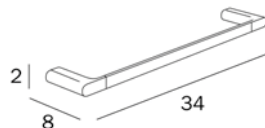

[click](#)

Mito Towel Rail 30cm

Code: A2018A CR **Finish:** Chrome **RRP:** $159.00

Code: A2018A NE **Finish:** Matte-Blk **RRP:** $179.00

Code: A2018A AC **Finish:** Brush-Nkl **RRP:** $219.00