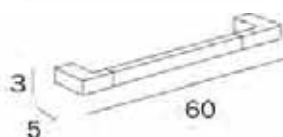

Comfort Grab Bar

Reversible installation

Code: AH992A CR

Finish: Chrome **RRP:** $499.00

Code: AH992A CU

Finish: Chr/Black **RRP:** $499.00

Comfort Grab Bar 44cm

Code: AH995A CR

Finish: Chrome **RRP:** $439.00

Code: AH995A CU

Finish: Chr/Black **RRP:** $439.00

Comfort Grab Bar 64cm

Code: AH995B CR

Finish: Chrome **RRP:** $459.00

Code: AH995B CU

Finish: Chr/Black **RRP:** $459.00

Comfort Grab Bar 74cm

Code: AH995C CR

Finish: Chrome **RRP:** $739.00

Code: AH995C CU

Finish: Chr/Black **RRP:** $739.00

Ego Grab Bars

Code: A13950 CR 35cm **Finish:** Chrome **RRP:** $155.00

Code: A1390B CR 50cm **Finish:** Chrome **RRP:** $165.00

Code: A1390C CR 60cm **Finish:** Chrome **RRP:** $175.00

Gealuna Grab Bars

Code: A10950 CR 36cm **Finish:** Chrome **RRP:** $195.00

Code: A1095B CR 51cm **Finish:** Chrome **RRP:** $209.00

Code: A1095C CR 66cm **Finish:** Chrome **RRP:** $219.00

Lea Grab Bars

Code: A1895A CR 30cm **Finish:** Chrome **RRP:** $229.00

Code: A1895A NE 30cm **Finish:** M/Blk **RRP:** $259.00

Code: A1895A AC 30cm **Finish:** B/Nickel **RRP:** $309.00

Code: A1895B CR 45cm **Finish:** Chrome **RRP:** $239.00

Code: A1895B NE 45cm **Finish:** M/Blk **RRP:** $275.00

Code: A1895B AC 45cm **Finish:** B/Nickel **RRP:** $335.00

Code: A1895C CR 60cm **Finish:** Chrome **RRP:** $259.00

Code: A1895C NE 60cm **Finish:** M/Blk **RRP:** $295.00

Code: A1895C AC 60cm **Finish:** B/Nickel **RRP:** $359.00