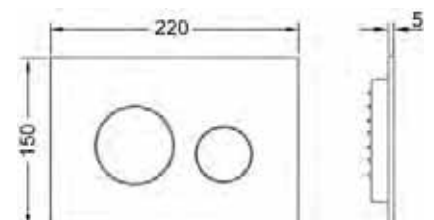

Gloss White

Code: 9.240.920
RRP: $159.00

Matte White

Code: 9.240.926
RRP: $199.00

Chrome

Code: 9.240.921
RRP: $159.00

Nickel

Code: 9.240.935
RRP: $269.00

Matte Chrome

Code: 9.240.922
RRP: $159.00

Brass

Code: 9.240.936
RRP: $269.00

Gloss Black

Code: 9.240.924
RRP: $159.00

Red Bronze

Code: 9.240.937
RRP: $269.00

Matte Black

Code: 9.240.925
RRP: $199.00

Graphite

Code: 9.240.938
RRP: $269.00

TECEloop ABS—Installation notes

Minimum 18mm wall thickness required for installation. The 18mm is measured from the front of the cistern to the finished surface.

Suitable for Recessed Installation—see page 19 for more info