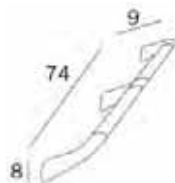

Comfort Grab Bar

Reversible installation

Code: AH992A CR

Finish: Chrome **RRP:** $499.00

Code: AH992A CU

Finish: Chr/Black **RRP:** $499.00

Comfort Grab Bar 44cm

Code: AH995A CR

Finish: Chrome **RRP:** $439.00

Code: AH995A CU

Finish: Chr/Black **RRP:** $439.00

Comfort Grab Bar 64cm

Code: AH995B CR

Finish: Chrome **RRP:** $459.00

Code: AH995B CU

Finish: Chr/Black **RRP:** $459.00

Comfort Grab Bar 74cm

Code: AH995C CR

Finish: Chrome **RRP:** $739.00

Code: AH995C CU

Finish: Chr/Black **RRP:** $739.00

Ego Grab Bars

Code: A13950 CR 35cm **Finish:** Chrome **RRP:** $155.00

Code: A1390B CR 50cm **Finish:** Chrome **RRP:** $165.00

Code: A1390C CR 60cm **Finish:** Chrome **RRP:** $175.00

Gealuna Grab Bars

Code: A10950 CR 36cm **Finish:** Chrome **RRP:** $195.00

Code: A1095B CR 51cm **Finish:** Chrome **RRP:** $209.00

Code: A1095C CR 66cm **Finish:** Chrome **RRP:** $219.00

Lea Grab Bars

Code: A1895A CR 30cm **Finish:** Chrome **RRP:** $229.00

Code: A1895A NE 30cm **Finish:** M/Blk **RRP:** $259.00

Code: A1895A AC 30cm **Finish:** B/Nickel **RRP:** $309.00

Code: A1895B CR 45cm **Finish:** Chrome **RRP:** $239.00

Code: A1895B NE 45cm **Finish:** M/Blk **RRP:** $275.00

Code: A1895B AC 45cm **Finish:** B/Nickel **RRP:** $335.00

Code: A1895C CR 60cm **Finish:** Chrome **RRP:** $259.00

Code: A1895C NE 60cm **Finish:** M/Blk **RRP:** $295.00

Code: A1895C AC 60cm **Finish:** B/Nickel **RRP:** $359.00