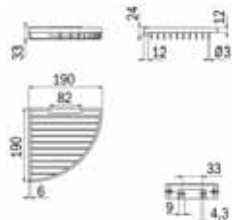

Removable Wire Basket 190 x 190 x 33mm

Code: AV131D CR   **Finish:** Chrome   **RRP:** $179.00