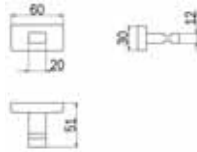

Lea Single Robe Hook

Code: A1820A CR **Finish:** Chrome **RRP:** $42.00

Code: A1820A NE **Finish:** Matte-Blk **RRP:** $49.00

Code: A1820A AC **Finish:** Brush-Nkl **RRP:** $55.00

Lea Double Robe Hook

Code: A1820B CR **Finish:** Chrome **RRP:** $59.00

Code: A1820B NE **Finish:** Matte-Blk **RRP:** $69.00

Code: A1820B AC **Finish:** Brush-Nkl **RRP:** $75.00

Lea Triple Robe Hook

Code: A1820C CR **Finish:** Chrome **RRP:** $85.00

Code: A1820C NE **Finish:** Matte-Blk **RRP:** $96.00

Code: A1820C AC **Finish:** Brush-Nkl **RRP:** $109.00

Lea Toilet Roll Holder - Right

Code: A18250 CR **Finish:** Chrome **RRP:** $99.00

Code: A18250 NE **Finish:** Matte-Blk **RRP:** $115.00

Code: A18250 AC **Finish:** Brush-Nkl **RRP:** $139.00

Lea Toilet Roll Holder - Left

Code: A1825A CR **Finish:** Chrome **RRP:** $99.00

Code: A1825A NE **Finish:** Matte-Blk **RRP:** $115.00

Code: A1825A AC **Finish:** Brush-Nkl **RRP:** $139.00

Lea Double Toilet Roll Holder

Code: A1825B CR **Finish:** Chrome **RRP:** $149.00

Code: A1825B NE **Finish:** Matte-Blk **RRP:** $175.00

Code: A1825B AC **Finish:** Brush-Nkl **RRP:** $209.00

Lea Covered Toilet Roll Holder

Code: A18260 CR **Finish:** Chrome **RRP:** $139.00

Code: A18260 NE **Finish:** Matte-Blk **RRP:** $159.00

Code: A18260 AC **Finish:** Brush-Nkl **RRP:** $189.00

Lea Spare Toilet Roll Holder

Code: A18280CR **Finish:** Chrome **RRP:** $89.00

Code: A18280 NE **Finish:** Matte-Blk **RRP:** $99.00

Code: A18280 AC **Finish:** Brush-Nkl **RRP:** $129.00