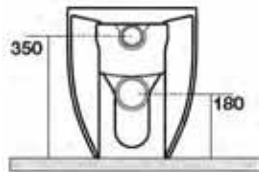

Flo Pedestal - NoRim - Matte White

Code: FLO-PED-MW **RRP:** $1459.00

Matte White - Thin Soft Close Seat Only

WELS: 4 Star 3.3L (pan #311201)