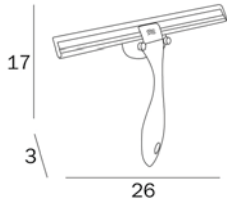

Glass Cleaner

Code: AV0VN0 CR **Finish:** Chrome **RRP:** $99.00

Code: RV0VN001 **Replacement Rubber** **RRP:** $13.00