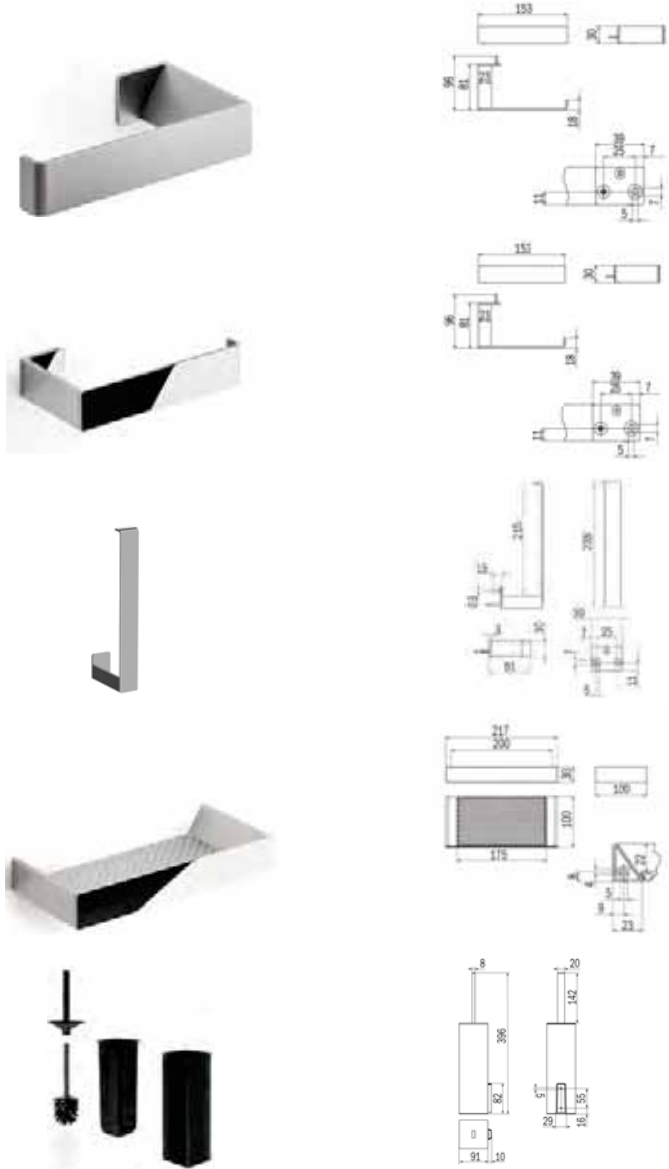

Indissima Toilet Roll Holder - Right

Code: A88250 NS   **Finish:** S-Steel   **RRP:** $139.00

Code: A88250 NE   **Finish:** M-Black   **RRP:** $149.00

Code: A88250 MW   **Finish:** M-White   **RRP:** $149.00

Indissima Toilet Roll Holder - Left

Code: A8825A NS   **Finish:** S-Steel   **RRP:** $139.00

Code: A8825A NE   **Finish:** M-Black   **RRP:** $149.00

Code: A8825A MW   **Finish:** M-White   **RRP:** $149.00

Indissima Spare Toilet Roll Holder

Code: A88280 NS   **Finish:** S-Steel   **RRP:** $169.00

Code: A88280 NE   **Finish:** M-Black   **RRP:** $179.00

Code: A88280 MW   **Finish:** M-White   **RRP:** $179.00

Indissima Deluxe Soap Basket

Code: A88510 NS   **Finish:** S-Steel   **RRP:** $195.00

Code: A88510 NE   **Finish:** M-Black   **RRP:** $205.00

Code: A88510 MW   **Finish:** M-White   **RRP:** $205.00

Indissima Toilet Brush - Wall Mounted

Code: AV114B NE   **Finish:** M-Black   **RRP:** $499.00