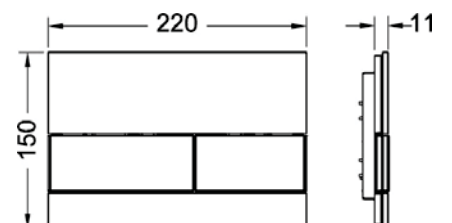

White - White

Code: 9.240.800
RRP: $459.00

Black - Black

Code: 9.240.809
RRP: $459.00

White - Stainless

Code: 9.240.801
RRP: $459.00

White Glass Satin

Code: 9.240.824
RRP: $499.00

White - Chrome

Code: 9.240.802
RRP: $459.00

Black Glass Satin

Code: 9.240.825
RRP: $499.00

Black - Stainless Steel

Code: 9.240.806
RRP: $459.00

Grey Glass Satin

Code: 9.240.826
RRP: $499.00

Black - Chrome

Code: 9.240.807
RRP: $459.00

Beige Glass Satin

Code: 9.240.827
RRP: $499.00

TECEsquare Glass—Installation notes

Minimum 18mm wall thickness required for installation.

The 18mm is measured from the front of the cistern to the finished surface.

Suitable for Recessed Installation—see page 19 for more info