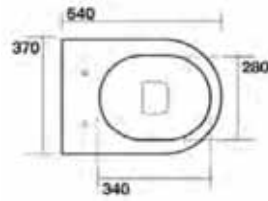

Flo Wall Hung - NoRim - Gloss White

Code: FLO-WALL (Thick Seat) **RRP:** $999.00

Code: FLO-WALL-SL (Slim Seat) **RRP:** $999.00

Flo Wall Hung - NoRim - Matte White

Code: FLO-WALL-MW **RRP:** $1459.00

Matte White - Thin Soft Close Seat Only

WELS: 4 Star 3.3L (pan #311101)

Flo Pedestal - NoRim - Gloss White

Code: FLO-PED (Thick Seat) **RRP:** $999.00

Code: FLO-PED-SL (Slim Seat) **RRP:** $999.00

Flo Pedestal - NoRim - Matte White

Code: FLO-PED-MW **RRP:** $1459.00

Matte White - Thin Soft Close Seat Only

WELS: 4 Star 3.3L (pan #311201)

Flo Toilet Suite

Code: FLO-BTW (Thick Seat) **RRP:** $1549.00

Code: FLO-BTW-SL (Slim Seat) **RRP:** $1549.00

S or P Trap Installation, Rear Water Supply Only

WELS: 4 Star 3.4L (pan #311701)

Flo Wall Bidet

Code: 312301 **RRP:** $799.00

1 Tap Hole

Waste and trap not supplied

Flo Pedestal Bidet

Code: 312001 **RRP:** $799.00

1 Tap Hole

Waste and trap not supplied