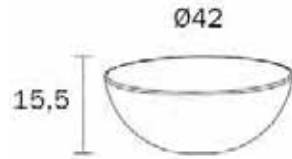

Volcano - Counter Top Basin

Code: V00466N   **Finish:** See below   **RRP:** $1099.00