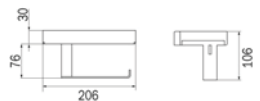

Indissima Robe Hook

Code: A88200 CR   **Finish:** Chrome   **RRP:** $69.00

Indissima Toilet Roll Holder - Right

Code: A88250 CR   **Finish:** Chrome   **RRP:** $139.00

Indissima Toilet Roll Holder - Left

Code: A8825A CR   **Finish:** Chrome   **RRP:** $139.00

Indissima Toilet Roll Holder With Shelf - Left

Code: A88K5A CR   **Finish:** Chrome   **RRP:** $339.00

Indissima Toilet Roll Holder With Shelf - Right

Code: A88K5B CR   **Finish:** Chrome   **RRP:** $339.00

Indissima Towel Rail 40cm

Code: A88280 CR   **Finish:** Chrome   **RRP:** $159.00

Indissima Deluxe Soap Basket

Code: A88510 CR   **Finish:** Chrome   **RRP:** $199.00