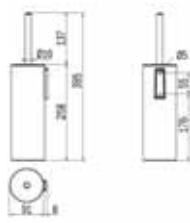

Code: AV014B CG

Finish: Brush-Blk

RRP: $279.00