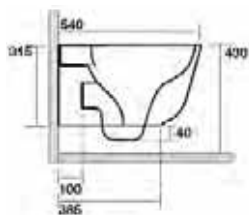

Tribeca Wall Hung NoRim

Code: TRI-WALL   **Finish:** Gloss Wh **RRP:** $1199.00

Code: TRI-WALL-MW   **Finish:** Matte Wh **RRP:** $1879.00

Matte Black

Code: TRI-WALL-MB   **Finish:** M-Black **RRP:** $1879.00

WELS: 4 Star (pan #511401)