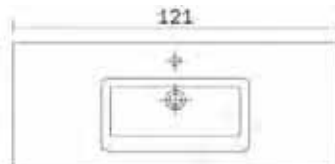

90cm Double Drawer

Code: BPG 5036 OL 190 **Finish:** Rustico **RRP:** $1995.00

Code: BPG 5036 OL 159 **Finish:** Tabak **RRP:** $1995.00

90cm Ceramic Washbasin

Code: T240090 **Finish:** G-White **RRP:** $849.00

Code: T241090 **Finish:** M-White **RRP:** $1099.00

Note: Top drawer has a cut out to allow for waste connection, compact trap may be required.

120cm Double Drawer

Code: BPG 5038 OL 190 **Finish:** Rustico **RRP:** $2199.00

Code: BPG 5038 OL 159 **Finish:** Tabak **RRP:** $2199.00

Code: BPG 5038 OL 194 **Finish:** Carbon **RRP:** $2199.00

120cm Ceramic Washbasin

Code: T240120 **Finish:** G-White **RRP:** $1199.00

Code: T241120 **Finish:** M-White **RRP:** $1499.00

Note: Top drawer has a cut out to allow for waste connection, compact trap may be required