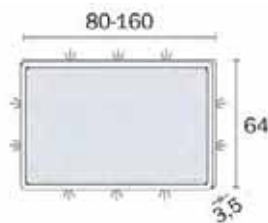

Portole Mirror with LED - 120 x 64cm

Code: S872040   **Finish:**   **RRP:** $2009.00

Portole Mirror with LED - 160 x 64cm

Code: S872060   **Finish:**   **RRP:** $2439.00

Lead times apply for Portole mirrors