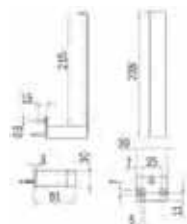

Indissima Towel Rail 40cm

Code: A88280 CR   **Finish:** Chrome   **RRP:** $159.00