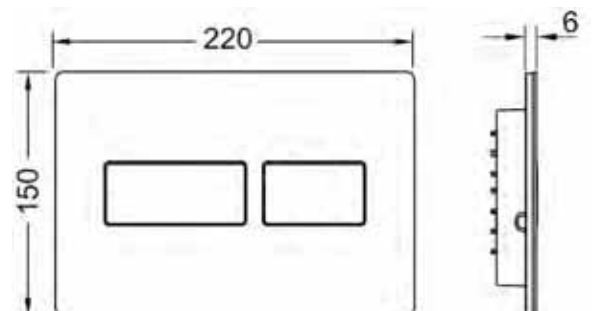

Matte Black

Code: 9.240.416
RRP: $499.00

TECEsolid—Installation notes

Minimum 25mm wall thickness required for installation.

The 25mm is measured from the front of the cistern to the finished surface.

If wall thickness is less than 18mm a TECEsolid spacer is required. POA