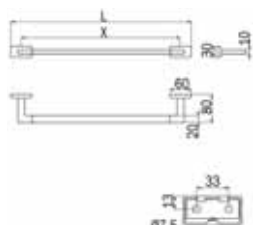

Lea Towel Rail 80cm (L = 86cm)

- **Code:** A1818D CR   **Finish:** Chrome   **RRP:** $259.00
- **Code:** A1818D NE   **Finish:** Matte-Blk   **RRP:** $299.00
- **Code:** A1818D AC   **Finish:** Brush-Nkl   **RRP:** $369.00