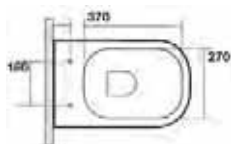

Tribeca Wall Hung NoRim

Code: TRI-WALL   **Finish:** Gloss Wh **RRP:** $1199.00

Code: TRI-WALL-MW   **Finish:** Matte Wh **RRP:** $1879.00

Matte Black

Code: TRI-WALL-MB   **Finish:** M-Black **RRP:** $1879.00

WELS: 4 Star (pan #511401)