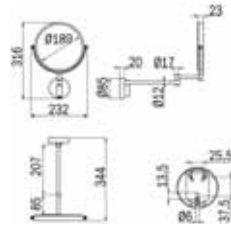

Revolving Magnifying Mirror

Code: AV058C CR   **Finish:** Chrome   **RRP:** $349.00