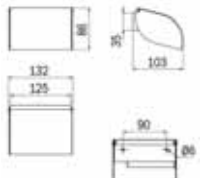

Europe Covered TRH

Code: A3827A CR **Finish:** Chrome **RRP:** $145.00