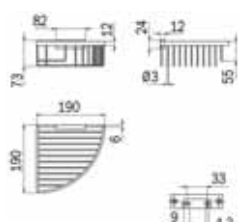

Removable Wire Basket 190 x 190 x 73mm

Code: AV131E CR   **Finish:** Chrome   **RRP:** $189.00