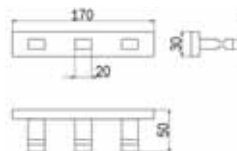

Lea Single Robe Hook

Code: A1820A CR **Finish:** Chrome **RRP:** $42.00

Code: A1820A NE **Finish:** Matte-Blk **RRP:** $49.00

Code: A1820A AC **Finish:** Brush-Nkl **RRP:** $55.00

Lea Double Robe Hook

Code: A1820B CR **Finish:** Chrome **RRP:** $59.00

Code: A1820B NE **Finish:** Matte-Blk **RRP:** $69.00

Code: A1820B AC **Finish:** Brush-Nkl **RRP:** $75.00

Lea Triple Robe Hook

Code: A1820C CR **Finish:** Chrome **RRP:** $85.00

Code: A1820C NE **Finish:** Matte-Blk **RRP:** $96.00

Code: A1820C AC **Finish:** Brush-Nkl **RRP:** $109.00

Lea Toilet Roll Holder - Right

Code: A18250 CR **Finish:** Chrome **RRP:** $99.00

Code: A18250 NE **Finish:** Matte-Blk **RRP:** $115.00

Code: A18250 AC **Finish:** Brush-Nkl **RRP:** $139.00

Lea Toilet Roll Holder - Left

Code: A1825A CR **Finish:** Chrome **RRP:** $99.00

Code: A1825A NE **Finish:** Matte-Blk **RRP:** $115.00

Code: A1825A AC **Finish:** Brush-Nkl **RRP:** $139.00

Lea Double Toilet Roll Holder

Code: A1825B CR **Finish:** Chrome **RRP:** $149.00

Code: A1825B NE **Finish:** Matte-Blk **RRP:** $175.00

Code: A1825B AC **Finish:** Brush-Nkl **RRP:** $209.00

Lea Covered Toilet Roll Holder

Code: A18260 CR **Finish:** Chrome **RRP:** $139.00

Code: A18260 NE **Finish:** Matte-Blk **RRP:** $159.00

Code: A18260 AC **Finish:** Brush-Nkl **RRP:** $189.00

Lea Spare Toilet Roll Holder

Code: A18280CR **Finish:** Chrome **RRP:** $89.00

Code: A18280 NE **Finish:** Matte-Blk **RRP:** $99.00

Code: A18280 AC **Finish:** Brush-Nkl **RRP:** $129.00