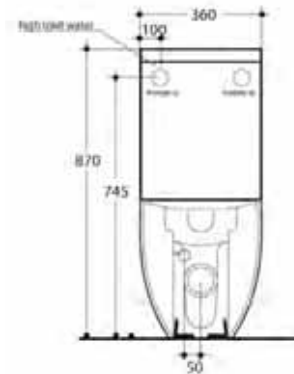

### Flo Toilet Suite

**Code:** FLO-BTW (Thick Seat) **RRP:** \$1549.00

**Code:** FLO-BTW-SL (Slim Seat) **RRP:** \$1549.00

S or P Trap Installation, Rear Water Supply Only

**WELS:** 4 Star 3.4L (pan #311701)