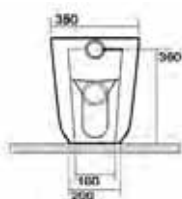

Tribeca Pedestal NoRim

Code: TRI-PED   **Finish:** Gloss Wh **RRP:** $1199.00

Code: TRI-PED-MW   **Finish:** Matte Wh **RRP:** $1779.00

Matte Black

Code: TRI-PED-MB   **Finish:** M-Black **RRP:** $1779.00

WELS: 4 Star (pan #511801)

Comfort Height 430mm