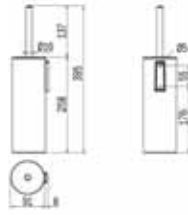

Code: AV014A BZ

Finish: Bronze **RRP:** $419.00