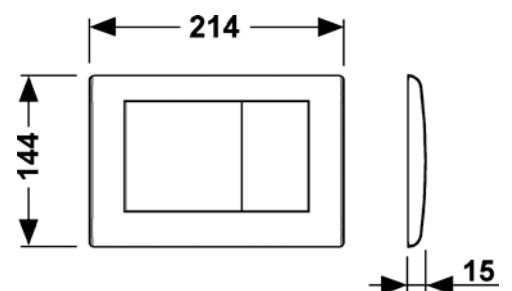

TECEplanus—Installation notes

Minimum 18mm wall thickness required for installation.

The 18mm is measured from the front of the cistern to the finished surface.