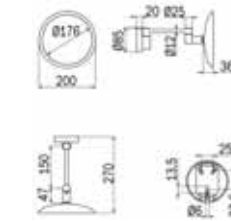

Round Magnifying Mirror

Code: AV058E CR   **Finish:** Chrome   **RRP:** $249.00

Code: AV058E NE   **Finish:** M-Black   **RRP:** $329.00