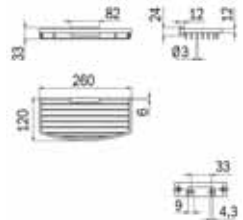

**Deluxe Removable Basket** 220 x 118mm

**Code:** AV151F AL      **Finish:** P-S/Steel      **RRP:** \$239.00

**Corner Removable Basket** 165 x 174mm

**Code:** AV131F AL      **Finish:** P-S/Steel      **RRP:** \$209.00