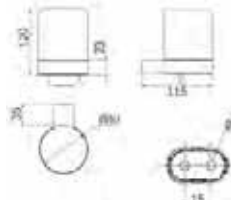

[click](#)

Mito Soap Dispenser with Lever

Code: A20670 CR **Finish:** Chrome **RRP:** $209.00

Code: A20670 NE **Finish:** Matte-Blk **RRP:** $239.00

Code: A20670 AC **Finish:** Brush-Nkl **RRP:** $279.00