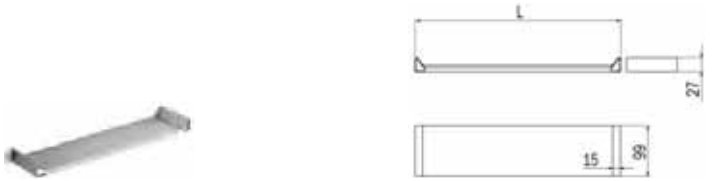

Indissima Low Shelf - 20cm

Code: A8809N NS   **Finish:** S-Steel   **RRP:** $109.00

Code: A8809N NE   **Finish:** M-Black   **RRP:** $119.00

Code: A8809N WM   **Finish:** M-White   **RRP:** $119.00