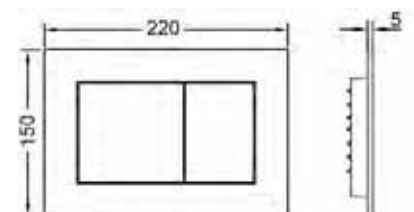

The 18mm is measured from the front of the cistern to the finished surface.

Suitable for Recessed Installation—see page 19 for more info

**Gloss White**

**Code:** 9.240.646

**RRP:** \$179.00

**Chrome**

**Code:** 9.240.649