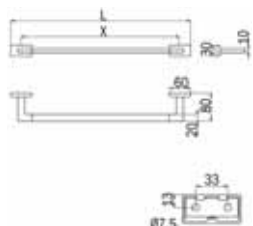

Lea Towel Rail 60cm (L = 66cm)

- **Code:** A2018C CR   **Finish:** Chrome   **RRP:** $215.00
- **Code:** A2018C NE   **Finish:** Matte-Blk   **RRP:** $249.00
- **Code:** A2018C AC   **Finish:** Brush-Nkl   **RRP:** $299.00