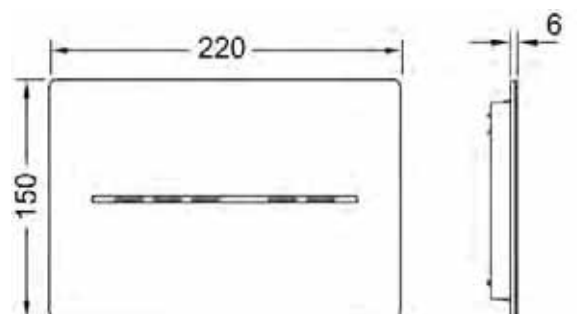

TECEsolid E installation set up is via the TECE Smart Control App.

**Minimum 25mm** wall thickness required for installation.

The 25mm is measured from the front of the cistern to the finished surface.

**White Glass LED**