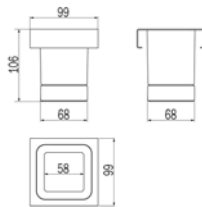

### Indissima Towel Rail - 30cm

**Code:** A8818M NS **Finish:** S-Steel **RRP:** \$125.00

**Code:** A8818M NE **Finish:** M-Black **RRP:** \$135.00

**Code:** A8818M WM **Finish:** M-White **RRP:** \$135.00