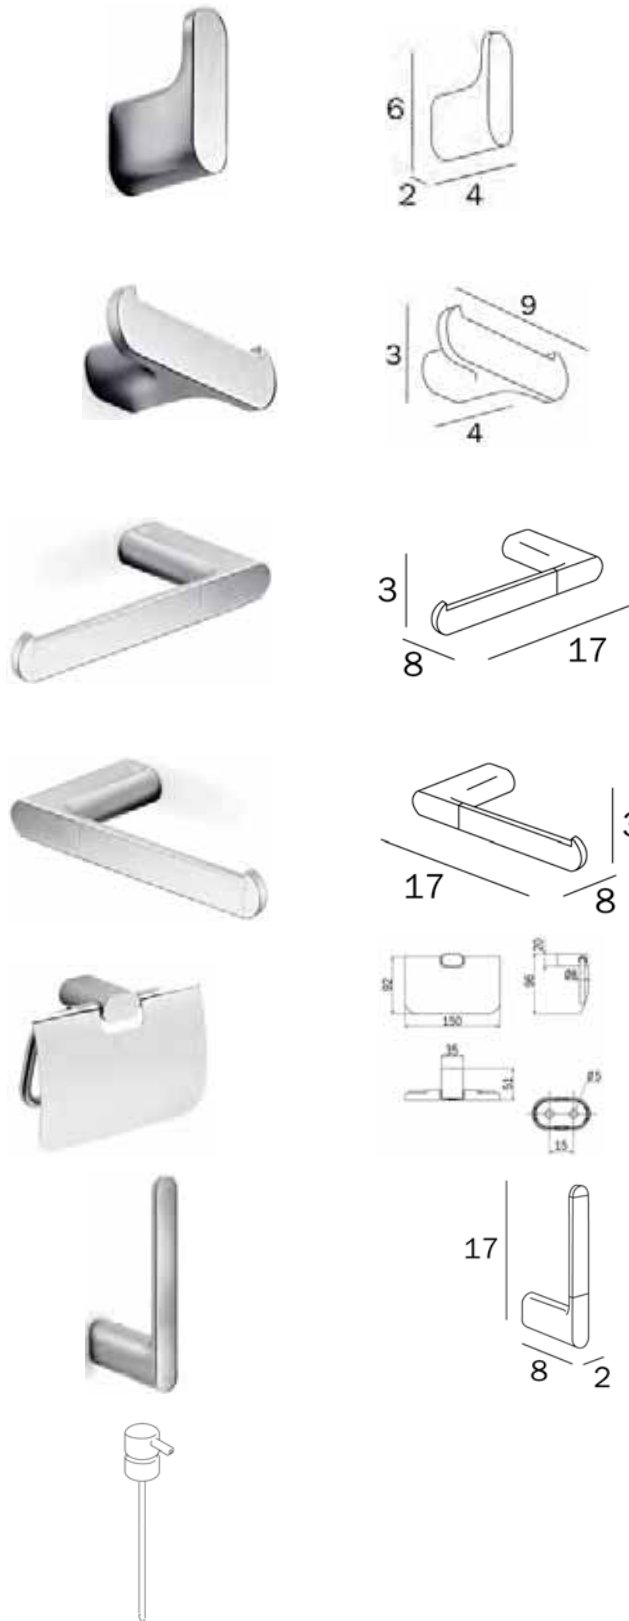

click

click

Mito Robe Hook - Single

Code: A2020A CR   **Finish:** Chrome   **RRP:** $69.00

Code: A2020A NE   **Finish:** Matte-Blk   **RRP:** $75.00

Code: A2020A AC   **Finish:** Brush-Nkl   **RRP:** $82.00

Mito Robe Hook - Double

Code: A2020B CR   **Finish:** Chrome   **RRP:** $84.00

Code: A2020B NE   **Finish:** Matte-Blk   **RRP:** $92.00

Code: A2020B AC   **Finish:** Brush-Nkl   **RRP:** $105.00

Mito Toilet Roll Holder - Right

Code: A2025A CR   **Finish:** Chrome   **RRP:** $129.00

Code: A2025A NE   **Finish:** Matte-Blk   **RRP:** $139.00

Code: A2025A AC   **Finish:** Brush-Nkl   **RRP:** $159.00

Mito Toilet Roll Holder - Left

Code: A2025B CR   **Finish:** Chrome   **RRP:** $129.00

Code: A2025B NE   **Finish:** Matte-Blk   **RRP:** $139.00

Code: A2025B AC   **Finish:** Brush-Nkl   **RRP:** $159.00

Mito Covered Toilet Roll Holder

Code: A20260 CR   **Finish:** Chrome   **RRP:** $189.00

Code: A20260 NE   **Finish:** Matte-Blk   **RRP:** $219.00

Code: A20260 AC   **Finish:** Brush-Nkl   **RRP:** $245.00

Mito Spare Toilet Roll Holder

Code: A2028A CR   **Finish:** Chrome   **RRP:** $129.00

Code: A2028A NE   **Finish:** Matte-Blk   **RRP:** $139.00

Code: A2028A AC   **Finish:** Brush-Nkl   **RRP:** $159.00

Replacement Soap Pump for A2012

Code: R88120 CR   **Finish:** Chrome   **RRP:** $79.00

Code: R88120002 NE   **Finish:** Matte-Blk   **RRP:** $119.00

Code: R88120001 AC   **Finish:** Brush-Nkl   **RRP:** $119.00