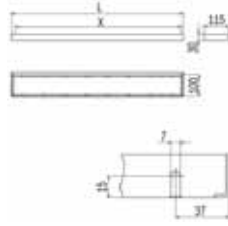

cod.	L	X
A8883A ...	204	130
A8883B ...	304	230
A8883C ...	404	330
A8883D ...	604	530
A8883E ...	804	730
A8883F ...	1004	930

Indissima Modular Bar - 20cm

Code: A8883A NS   **Finish:** S-Steel   **RRP:** $129.00

Code: A8883A NE   **Finish:** M-Black   **RRP:** $139.00

Code: A8883A MW   **Finish:** M-White   **RRP:** $139.00

Indissima Modular Bar - 30cm

Code: A8883B NS   **Finish:** S-Steel   **RRP:** $149.00

Code: A8883B NE   **Finish:** M-Black   **RRP:** $169.00

Code: A8883B MW   **Finish:** M-White   **RRP:** $169.00

Indissima Modular Bar - 40cm

Code: A8883C NS   **Finish:** S-Steel   **RRP:** $179.00

Code: A8883C NE   **Finish:** M-Black   **RRP:** $199.00

Code: A8883C MW   **Finish:** M-White   **RRP:** $199.00

Indissima Modular Bar - 60cm

Code: A8883D NS   **Finish:** S-Steel   **RRP:** $219.00

Code: A8883D NE   **Finish:** M-Black   **RRP:** $239.00

Code: A8883D MW   **Finish:** M-White   **RRP:** $239.00

Indissima Modular Bar - 80cm

Code: A8883E NS   **Finish:** S-Steel   **RRP:** $279.00

Code: A8883E NE   **Finish:** M-Black   **RRP:** $299.00

Code: A8883E MW   **Finish:** M-White   **RRP:** $299.00

Indissima Modular Bar - 100cm

Code: A8883F NS   **Finish:** S-Steel   **RRP:** $329.00

Code: A8883F NE   **Finish:** M-Black   **RRP:** $349.00

Code: A8883F MW   **Finish:** M-White   **RRP:** $349.00

Modular Bar to be complemented with Modular accessories