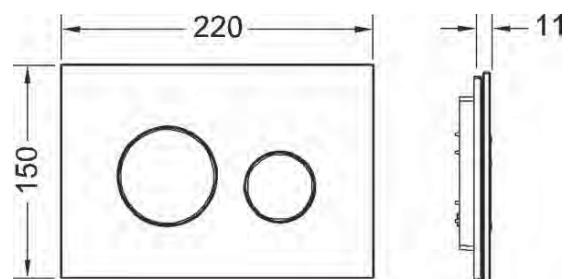

White - White

Code: 9.240.650

RRP: $309.00

Black - Black

Code: 9.240.657

RRP: $309.00

Black - White

Code: 9.240.654

RRP: $309.00

White - Matte Chrome

Code: 9.240.659

RRP: $309.00

Black - Matte Chrome

Code: 9.240.655

RRP: $309.00

White - Chrome

Code: 9.240.660

RRP: $309.00

Black - Chrome

Code: 9.240.656

RRP: $309.00

TECEloop Designer Series - Installation notes

Minimum 18mm wall thickness required for installation.

The 18mm is measured from the front of the cistern to the finished surface.

Suitable for Recessed Installation—see page 19 for more info