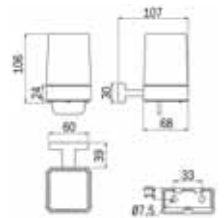

Lea Soap Dispenser with Lever

- **Code:** A18670 CR   **Finish:** Chrome   **RRP:** $149.00
- **Code:** A18670 NE   **Finish:** Matte-Blk   **RRP:** $175.00
- **Code:** A18670 AC   **Finish:** Brush-Nkl   **RRP:** $189.00