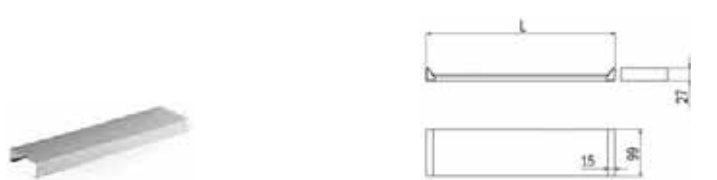

Indissima High Shelf - 20cm

Code: A8809M NS   **Finish:** S-Steel   **RRP:** $109.00

Code: A8809M NE   **Finish:** M-Black   **RRP:** $119.00

Code: A8809M MW   **Finish:** M-White   **RRP:** $119.00