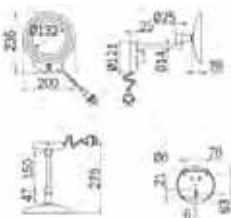

Round Magnifying Mirror LED

Code: AV2589A CR   **Finish:** Chrome   **RRP:** $769.00

Code: AV2589A NE   **Finish:** M-Black   **RRP:** $849.00

Touch Switch, Dimmable, IP44, 3000-5000k, Hard Wire only