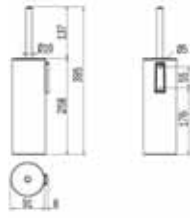

Code: AV014A WZ

Finish: Gloss-WH

RRP: $229.00