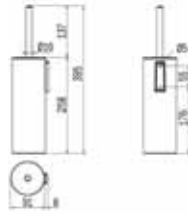

Code: AV014A OR

Finish: Rose-Gold **RRP:** $419.00