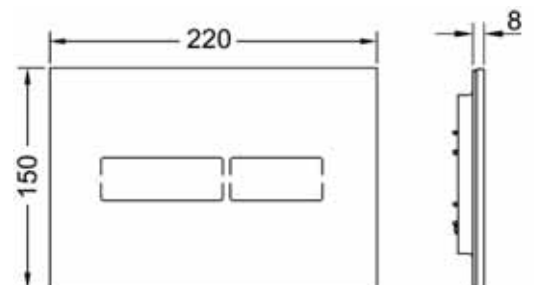

White Glass LED

Code: 9.240.960

RRP: $1099.00

Transformer and remote included with button.

Black Glass LED

Code: 9.240.961

RRP: $1099.00

Transformer and remote included with button.

8cm Wall Hung Cistern

Code: 9.300.503

RRP: $839.00

WELS: 4 Star

8cm Pedestal Cistern

Code: 9.370.503

RRP: $499.00

WELS: 4 Star

TECElux Mini — Installation notes

Suitable for 9.300.503 and 9.370.503 8cm Cisterns.

Minimum 18mm wall thickness required for installation.

TECElux Mini transformer to be installed at the same time as the cistern.

Suitable for Recessed Installation—see page 19 for more info