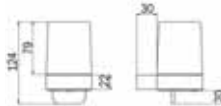

Indissima Washbasin Set - Tumbler/Soap Dispenser/Shelf

Code: A88K40 CR   **Finish:** Chrome   **RRP:** $669.00