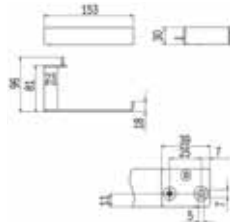

Indissima Toilet Roll Holder - Right

Code: A88250 CR   **Finish:** Chrome   **RRP:** $139.00