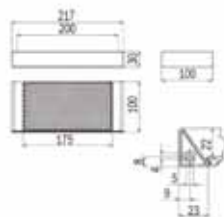

Indissima Deluxe Soap Basket

Code: A88510 CR   **Finish:** Chrome   **RRP:** $199.00