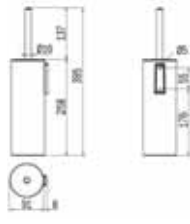

Code: AV014B CR

Finish: Chrome

RRP: $229.00