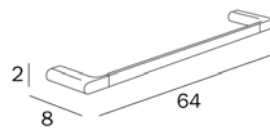

[click](#)

Mito Towel Rail 60cm

Code: A2018C CR **Finish:** Chrome **RRP:** $179.00

Code: A2018C NE **Finish:** Matte-Blk **RRP:** $209.00

Code: A2018C AC **Finish:** Brush-Nkl **RRP:** $249.00