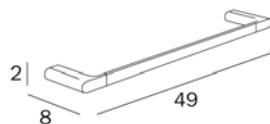

[click](#)

Mito Towel Rail 45cm

Code: A2018B CR **Finish:** Chrome **RRP:** $169.00

Code: A2018B NE **Finish:** Matte-Blk **RRP:** $189.00

Code: A2018B AC **Finish:** Brush-Nkl **RRP:** $235.00