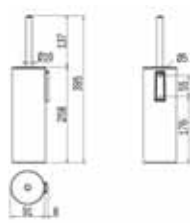

Code: AV014A DR

Finish: Pol-Gold

RRP: $459.00