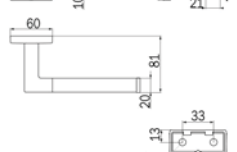

Lea Single Robe Hook

Code: A1820A CR **Finish:** Chrome **RRP:** $42.00

Code: A1820A NE **Finish:** Matte-Blk **RRP:** $49.00

Code: A1820A AC **Finish:** Brush-Nkl **RRP:** $55.00

Lea Double Robe Hook

Code: A1820B CR **Finish:** Chrome **RRP:** $59.00

Code: A1820B NE **Finish:** Matte-Blk **RRP:** $69.00

Code: A1820B AC **Finish:** Brush-Nkl **RRP:** $75.00

Lea Triple Robe Hook

Code: A1820C CR **Finish:** Chrome **RRP:** $85.00

Code: A1820C NE **Finish:** Matte-Blk **RRP:** $96.00

Code: A1820C AC **Finish:** Brush-Nkl **RRP:** $109.00

Lea Toilet Roll Holder - Right

Code: A18250 CR **Finish:** Chrome **RRP:** $99.00

Code: A18250 NE **Finish:** Matte-Blk **RRP:** $115.00

Code: A18250 AC **Finish:** Brush-Nkl **RRP:** $139.00

Lea Toilet Roll Holder - Left

Code: A1825A CR **Finish:** Chrome **RRP:** $99.00

Code: A1825A NE **Finish:** Matte-Blk **RRP:** $115.00

Code: A1825A AC **Finish:** Brush-Nkl **RRP:** $139.00

Lea Double Toilet Roll Holder

Code: A1825B CR **Finish:** Chrome **RRP:** $149.00

Code: A1825B NE **Finish:** Matte-Blk **RRP:** $175.00

Code: A1825B AC **Finish:** Brush-Nkl **RRP:** $209.00

Lea Covered Toilet Roll Holder

Code: A18260 CR **Finish:** Chrome **RRP:** $139.00

Code: A18260 NE **Finish:** Matte-Blk **RRP:** $159.00

Code: A18260 AC **Finish:** Brush-Nkl **RRP:** $189.00

Lea Spare Toilet Roll Holder

Code: A18280CR **Finish:** Chrome **RRP:** $89.00

Code: A18280 NE **Finish:** Matte-Blk **RRP:** $99.00

Code: A18280 AC **Finish:** Brush-Nkl **RRP:** $129.00