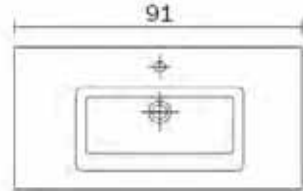

90cm Double Drawer

Code: BPG 5036 OL 190 **Finish:** Rustico **RRP:** $1995.00

Code: BPG 5036 OL 159 **Finish:** Tabak **RRP:** $1995.00

90cm Ceramic Washbasin

Code: T240090 **Finish:** G-White **RRP:** $849.00

Code: T241090 **Finish:** M-White **RRP:** $1099.00

Note: Top drawer has a cut out to allow for waste connection, compact trap may be required.