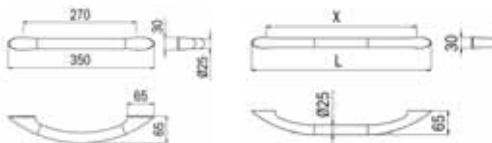

Comfort Grab Bar

Reversible installation

Code: AH992A CR

Finish: Chrome **RRP:** $499.00

Code: AH992A CU

Finish: Chr/Black **RRP:** $499.00

Comfort Grab Bar 44cm

Code: AH995A CR

Finish: Chrome **RRP:** $439.00

Code: AH995A CU

Finish: Chr/Black **RRP:** $439.00

Comfort Grab Bar 64cm

Code: AH995B CR

Finish: Chrome **RRP:** $459.00

Code: AH995B CU

Finish: Chr/Black **RRP:** $459.00

Comfort Grab Bar 74cm

Code: AH995C CR

Finish: Chrome **RRP:** $739.00

Code: AH995C CU

Finish: Chr/Black **RRP:** $739.00

Ego Grab Bars

Code: A13950 CR 35cm **Finish:** Chrome **RRP:** $155.00

Code: A1390B CR 50cm **Finish:** Chrome **RRP:** $165.00

Code: A1390C CR 60cm **Finish:** Chrome **RRP:** $175.00

Gealuna Grab Bars

Code: A10950 CR 36cm **Finish:** Chrome **RRP:** $195.00

Code: A1095B CR 51cm **Finish:** Chrome **RRP:** $209.00

Code: A1095C CR 66cm **Finish:** Chrome **RRP:** $219.00

Lea Grab Bars

Code: A1895A CR 30cm **Finish:** Chrome **RRP:** $229.00

Code: A1895A NE 30cm **Finish:** M/Blk **RRP:** $259.00

Code: A1895A AC 30cm **Finish:** B/Nickel **RRP:** $309.00

Code: A1895B CR 45cm **Finish:** Chrome **RRP:** $239.00

Code: A1895B NE 45cm **Finish:** M/Blk **RRP:** $275.00

Code: A1895B AC 45cm **Finish:** B/Nickel **RRP:** $335.00

Code: A1895C CR 60cm **Finish:** Chrome **RRP:** $259.00

Code: A1895C NE 60cm **Finish:** M/Blk **RRP:** $295.00

Code: A1895C AC 60cm **Finish:** B/Nickel **RRP:** $359.00