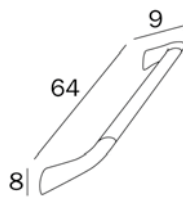

Comfort Grab Bar

Reversible installation

Code: AH992A CR

Finish: Chrome **RRP:** $499.00

Code: AH992A CU

Finish: Chr/Black **RRP:** $499.00

Comfort Grab Bar 44cm

Code: AH995A CR

Finish: Chrome **RRP:** $439.00

Code: AH995A CU

Finish: Chr/Black **RRP:** $439.00

Comfort Grab Bar 64cm

Code: AH995B CR

Finish: Chrome **RRP:** $459.00

Code: AH995B CU

Finish: Chr/Black **RRP:** $459.00

Comfort Grab Bar 74cm

Code: AH995C CR

Finish: Chrome **RRP:** $739.00

Code: AH995C CU

Finish: Chr/Black **RRP:** $739.00

Ego Grab Bars

Code: A13950 CR 35cm **Finish:** Chrome **RRP:** $155.00

Code: A1390B CR 50cm **Finish:** Chrome **RRP:** $165.00

Code: A1390C CR 60cm **Finish:** Chrome **RRP:** $175.00

Gealuna Grab Bars

Code: A10950 CR 36cm **Finish:** Chrome **RRP:** $195.00

Code: A1095B CR 51cm **Finish:** Chrome **RRP:** $209.00

Code: A1095C CR 66cm **Finish:** Chrome **RRP:** $219.00

Lea Grab Bars

Code: A1895A CR 30cm **Finish:** Chrome **RRP:** $229.00

Code: A1895A NE 30cm **Finish:** M/Blk **RRP:** $259.00

Code: A1895A AC 30cm **Finish:** B/Nickel **RRP:** $309.00

Code: A1895B CR 45cm **Finish:** Chrome **RRP:** $239.00

Code: A1895B NE 45cm **Finish:** M/Blk **RRP:** $275.00

Code: A1895B AC 45cm **Finish:** B/Nickel **RRP:** $335.00

Code: A1895C CR 60cm **Finish:** Chrome **RRP:** $259.00

Code: A1895C NE 60cm **Finish:** M/Blk **RRP:** $295.00

Code: A1895C AC 60cm **Finish:** B/Nickel **RRP:** $359.00