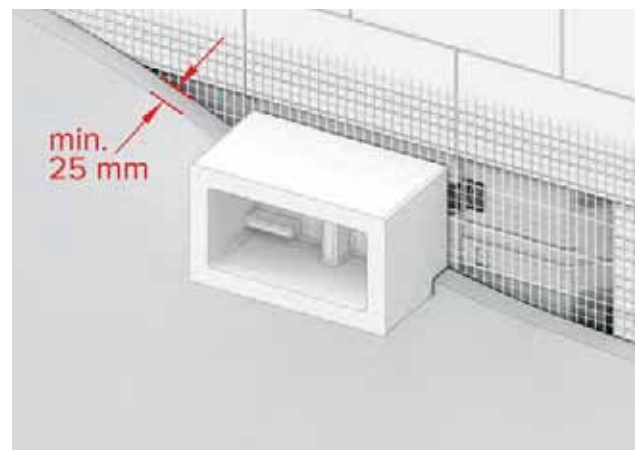

Installation notes

Must be installed **prior** to tiling.

Wall cladding/sheeting must be a minimum of **25mm** for installation of the recessed frame **BEFORE** tiling.