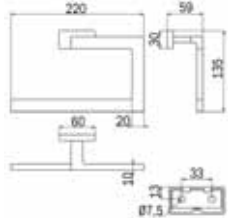

Lea Open Towel Ring

- **Code:** A18160 CR   **Finish:** Chrome   **RRP:** $169.00
- **Code:** A18160 NE   **Finish:** Matte-Blk   **RRP:** $195.00
- **Code:** A18160 AC   **Finish:** Brush-Nkl   **RRP:** $235.00