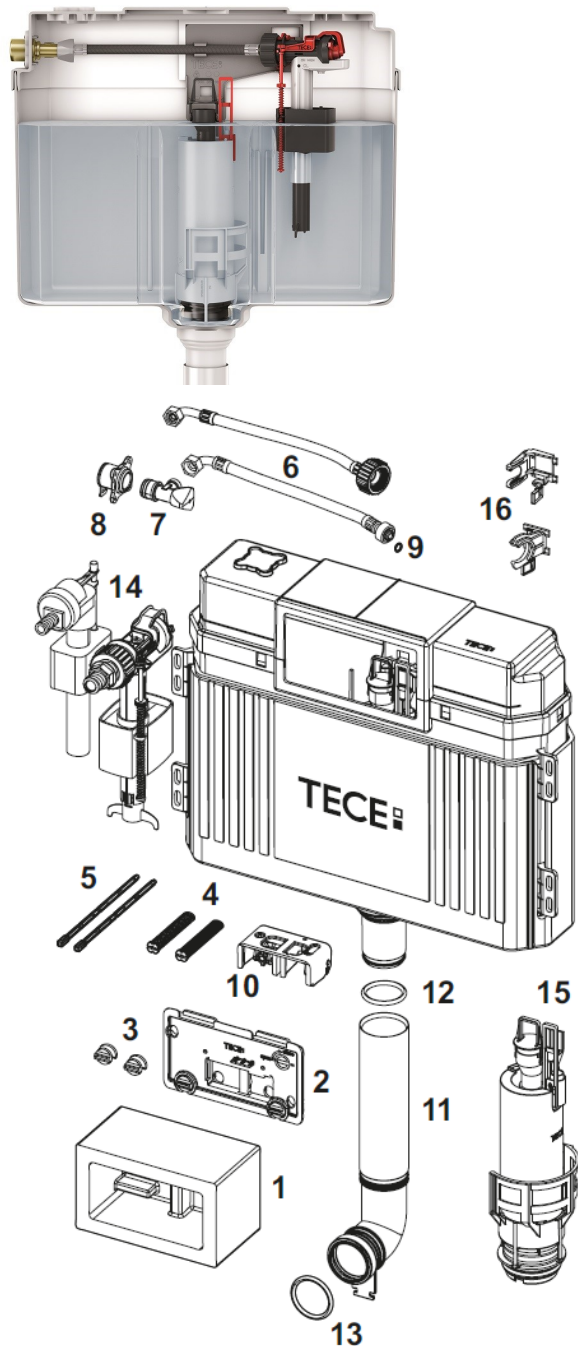

Standard Cistern Spare Parts 2020

1	9820027	Bare-wall protection system	$12.00
2	9820017	Splash guard, complete	$35.00
3	9820018	Clamping screws	$9.00
4	9820019	Attaching rods	$12.00
5	9820022	Actuation rods (Red/Black pair)	$9.00
6	9820026	Reinforced hose	$39.00
7	9820013	Corner valve	$29.00
8	9820012	Cistern connection	$35.00
9	9820025	O-ring	$9.00
10	9820016	Actuation block	$29.00
11	9820011	Flush pipe with O-ring, length 269 mm	$59.00
	9820331	Extra long flush pipe, length 369 mm	$59.00
12	9820014	O-ring	$12.00
13	9820015	Flush pipe seal	$12.00
14	9820353	Inlet valve F10 universal NEW	$75.00
15	9820223	Outlet valve A2, with valve seat and throttle	$95.00
	9820233	Outlet washer	$12.00
16	9820372	Inlet valve holder 17 mm	$12.00
	9820373	Inlet valve holder 27 mm/M 30 for F10 valve	$15.00