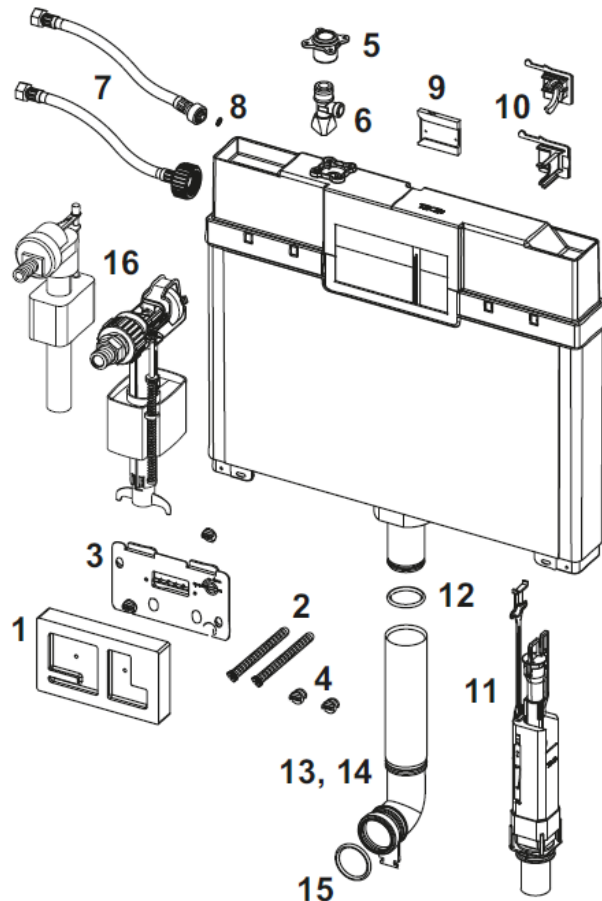

## 8cm Cistern Spare Parts 2020

1.	#9.820.188	Foam cover template	\$12.00
2.	#9.820.189	Actuation Rods Red/Black	\$9.00
3.	#9.820.194	Clear inspection cover	\$39.00
4.	#9.820.191	Cover fixings	\$9.00
5.	#9.820.012	Cistern connection	\$35.00
6.	#9.820.013	Stop Tap	\$29.00
7.	#9.820.217	Inlet hose	\$39.00
8.	#9.820.221	Inlet hose O’ring	\$9.00
9.	#9.820.216	Inlet valve holder	\$15.00
10.	#9.820.215	Inlet valve clip	\$15.00
11.	#9.820.224	Outlet Valve	\$95.00
11.a	#9.820.161	Outlet valve seal OD 53mm	\$9.00
11.b	#9.820.163	Outlet hold down device	\$15.00
11.c	#9.820.220	Outlet basket seal	\$12.00
12.	#9.820.014	O’ring for spigot	\$12.00
13.	#9.820.192	Flush pipe with O’ring	\$45.00
14.	As above		
15.	#9.820.015	O’ring	\$12.00
16.	#9.820.353	Inlet Valve	\$75.00
16.a	#9.820.383	Inlet Seal 2018	\$12.00