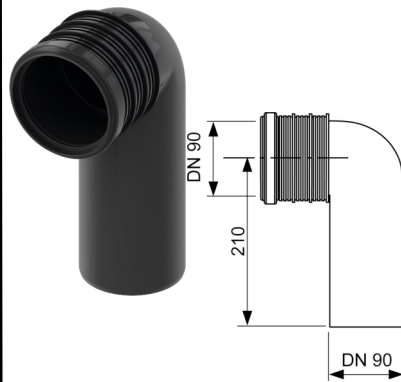

Waste Pipe
For standard cistern
#9.820.134 $45.00