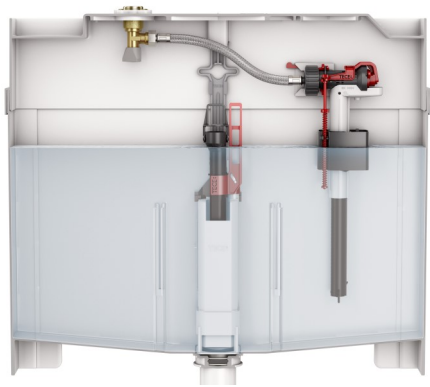

## 8cm Cistern Spare Parts 2020

1.	#9.820.188	Foam cover template	\$12.00
2.	#9.820.189	Actuation Rods Red/Black	\$9.00
3.	#9.820.194	Clear inspection cover	\$39.00
4.	#9.820.191	Cover fixings	\$9.00
5.	#9.820.012	Cistern connection	\$35.00
6.	#9.820.013	Stop Tap	\$29.00
7.	#9.820.217	Inlet hose	\$39.00
8.	#9.820.221	Inlet hose O’ring	\$9.00
9.	#9.820.216	Inlet valve holder	\$15.00
10.	#9.820.215	Inlet valve clip	\$15.00
11.	#9.820.224	Outlet Valve	\$95.00
11.a	#9.820.161	Outlet valve seal OD 53mm	\$9.00
11.b	#9.820.163	Outlet hold down device	\$15.00
11.c	#9.820.220	Outlet basket seal	\$12.00
12.	#9.820.014	O’ring for spigot	\$12.00
13.	#9.820.192	Flush pipe with O’ring	\$45.00
14.	As above		
15.	#9.820.015	O’ring	\$12.00
16.	#9.820.353	Inlet Valve	\$75.00
16.a	#9.820.383	Inlet Seal 2018	\$12.00

# Low Level Cistern Spare Parts 2020

1	9820027	Bare-wall protection system	\$12.00
2	9820017	Splash guard, complete	\$35.00
3	9820018	Clamping screws	\$9.00
4	9820019	Attaching rods	\$12.00
5	9820022	Actuation rods	\$9.00
6	9820026	Reinforced hose	\$39.00
7	9820013	Corner valve	\$29.00
8	9820012	Cistern connection	\$35.00
9	9820025	O-ring	\$9.00
10	9820016	Actuation block	\$29.00
11	9820015	Flush pipe seal	\$12.00
12	9820353	Inlet valve F10 universal NEW	\$75.00
13	9820372	Inlet valve holder 17 mm	\$12.00
	9820373	Inlet valve holder 27 mm/M 30	\$15.00
14	9820223	Outlet valve, with valve seat and throttle set	\$95.00
	9820233	Outlet washer	\$12.00

### TECE cisterns

All TECE cisterns have an adjustable outlet valve, with adjustable flush from 4.5 - 6 -9 liters, half flush is always 3 liters