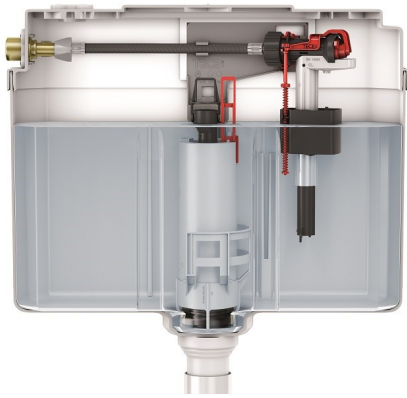

## 8cm Cistern Spare Parts 2020

1.	#9.820.188	Foam cover template	\$12.00
2.	#9.820.189	Actuation Rods Red/Black	\$9.00
3.	#9.820.194	Clear inspection cover	\$39.00
4.	#9.820.191	Cover fixings	\$9.00
5.	#9.820.012	Cistern connection	\$35.00
6.	#9.820.013	Stop Tap	\$29.00
7.	#9.820.217	Inlet hose	\$39.00
8.	#9.820.221	Inlet hose O’ring	\$9.00
9.	#9.820.216	Inlet valve holder	\$15.00
10.	#9.820.215	Inlet valve clip	\$15.00
11.	#9.820.224	Outlet Valve	\$95.00
11.a	#9.820.161	Outlet valve seal OD 53mm	\$9.00
11.b	#9.820.163	Outlet hold down device	\$15.00
11.c	#9.820.220	Outlet basket seal	\$12.00
12.	#9.820.014	O’ring for spigot	\$12.00
13.	#9.820.192	Flush pipe with O’ring	\$45.00
14.	As above		
15.	#9.820.015	O’ring	\$12.00
16.	#9.820.353	Inlet Valve	\$75.00
16.a	#9.820.383	Inlet Seal 2018	\$12.00

# Low Level Cistern Spare Parts 2020

1	9820027	Bare-wall protection system	\$12.00
2	9820017	Splash guard, complete	\$35.00
3	9820018	Clamping screws	\$9.00
4	9820019	Attaching rods	\$12.00
5	9820022	Actuation rods	\$9.00
6	9820026	Reinforced hose	\$39.00
7	9820013	Corner valve	\$29.00
8	9820012	Cistern connection	\$35.00
9	9820025	O-ring	\$9.00
10	9820016	Actuation block	\$29.00
11	9820015	Flush pipe seal	\$12.00
12	9820353	Inlet valve F10 universal NEW	\$75.00
13	9820372	Inlet valve holder 17 mm	\$12.00
	9820373	Inlet valve holder 27 mm/M 30	\$15.00
14	9820223	Outlet valve, with valve seat and throttle set	\$95.00
	9820233	Outlet washer	\$12.00