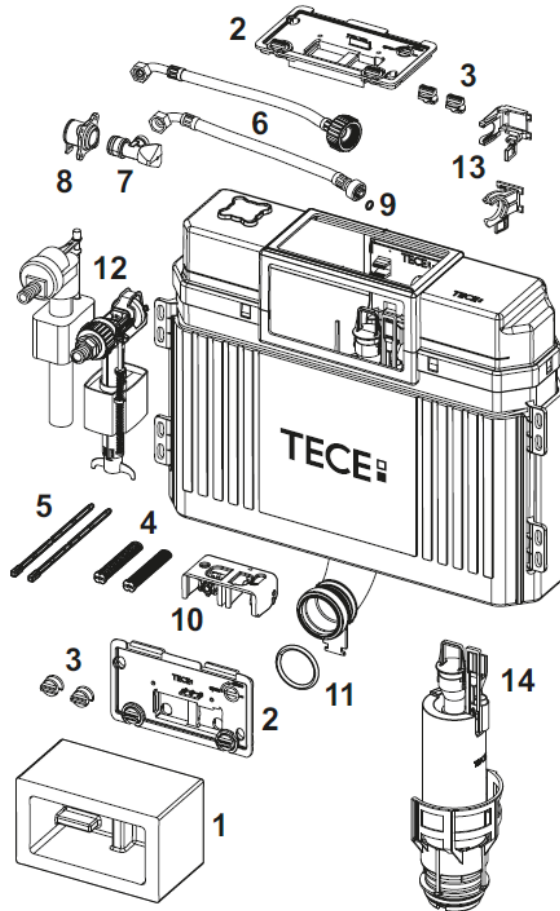

## 8cm Cistern Spare Parts 2020

1.	#9.820.188	Foam cover template	\$12.00
2.	#9.820.189	Actuation Rods Red/Black	\$9.00
3.	#9.820.194	Clear inspection cover	\$39.00
4.	#9.820.191	Cover fixings	\$9.00
5.	#9.820.012	Cistern connection	\$35.00
6.	#9.820.013	Stop Tap	\$29.00
7.	#9.820.217	Inlet hose	\$39.00
8.	#9.820.221	Inlet hose O’ring	\$9.00
9.	#9.820.216	Inlet valve holder	\$15.00
10.	#9.820.215	Inlet valve clip	\$15.00
11.	#9.820.224	Outlet Valve	\$95.00
11.a	#9.820.161	Outlet valve seal OD 53mm	\$9.00
11.b	#9.820.163	Outlet hold down device	\$15.00
11.c	#9.820.220	Outlet basket seal	\$12.00
12.	#9.820.014	O’ring for spigot	\$12.00
13.	#9.820.192	Flush pipe with O’ring	\$45.00
14.	As above		
15.	#9.820.015	O’ring	\$12.00
16.	#9.820.353	Inlet Valve	\$75.00
16.a	#9.820.383	Inlet Seal 2018	\$12.00

# Low Level Cistern Spare Parts 2020

1	9820027	Bare-wall protection system	\$12.00
2	9820017	Splash guard, complete	\$35.00
3	9820018	Clamping screws	\$9.00
4	9820019	Attaching rods	\$12.00
5	9820022	Actuation rods	\$9.00
6	9820026	Reinforced hose	\$39.00
7	9820013	Corner valve	\$29.00
8	9820012	Cistern connection	\$35.00
9	9820025	O-ring	\$9.00
10	9820016	Actuation block	\$29.00
11	9820015	Flush pipe seal	\$12.00
12	9820353	Inlet valve F10 universal NEW	\$75.00
13	9820372	Inlet valve holder 17 mm	\$12.00
	9820373	Inlet valve holder 27 mm/M 30	\$15.00
14	9820223	Outlet valve, with valve seat and throttle set	\$95.00
	9820233	Outlet washer	\$12.00