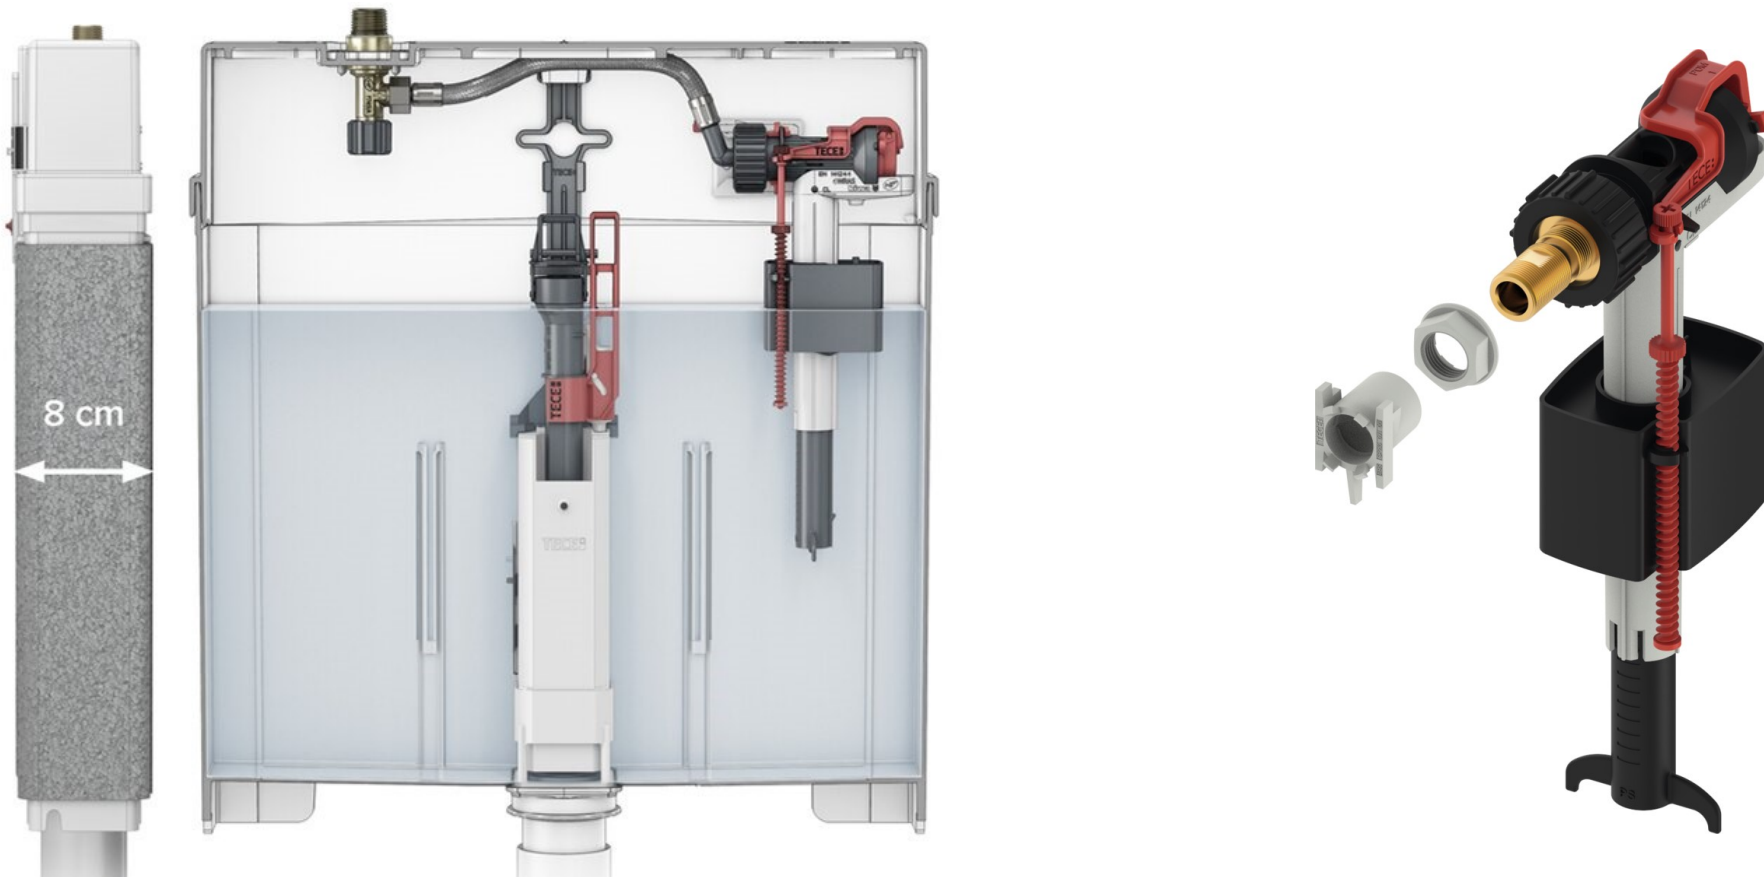

Gro Agencies

TECE Price List

Spare Parts

Ph: 08 9446 3288 or info@groagencies.com.au