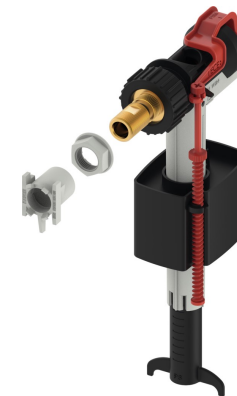

# Low Level Cistern Spare Parts 2020

1	9820027	Bare-wall protection system	\$12.00
2	9820017	Splash guard, complete	\$35.00
3	9820018	Clamping screws	\$9.00
4	9820019	Attaching rods	\$12.00
5	9820022	Actuation rods	\$9.00
6	9820026	Reinforced hose	\$39.00
7	9820013	Corner valve	\$29.00
8	9820012	Cistern connection	\$35.00
9	9820025	O-ring	\$9.00
10	9820016	Actuation block	\$29.00
11	9820015	Flush pipe seal	\$12.00
12	9820353	Inlet valve F10 universal NEW	\$75.00
13	9820372	Inlet valve holder 17 mm	\$12.00
	9820373	Inlet valve holder 27 mm/M 30	\$15.00
14	9820223	Outlet valve, with valve seat and throttle set	\$95.00
	9820233	Outlet washer	\$12.00

# Standard Cistern Spare Parts 2020

1	9820027	Bare-wall protection system	\$12.00
2	9820017	Splash guard, complete	\$35.00
3	9820018	Clamping screws	\$9.00
4	9820019	Attaching rods	\$12.00
5	9820022	Actuation rods (Red/Black pair)	\$9.00
6	9820026	Reinforced hose	\$39.00
7	9820013	Corner valve	\$29.00
8	9820012	Cistern connection	\$35.00
9	9820025	O-ring	\$9.00
10	9820016	Actuation block	\$29.00
11	9820011	Flush pipe with O-ring, length 269 mm	\$59.00
	9820331	Extra long flush pipe, length 369 mm	\$59.00
12	9820014	O-ring	\$12.00
13	9820015	Flush pipe seal	\$12.00
14	9820353	Inlet valve F10 universal NEW	\$75.00
15	9820223	Outlet valve A2, with valve seat and throttle	\$95.00
	9820233	Outlet washer	\$12.00
16	9820372	Inlet valve holder 17 mm	\$12.00
	9820373	Inlet valve holder 27 mm/M 30 for F10 valve	\$15.00

Pan Connection kit  
For All wall hung cisterns  
#9.820.057 \$75.00

Flush pipe 200mm with  
seal for all cisterns  
#9.820.246 \$39.00  
Key seal only  
9.820.213 \$15.00

Waste Pipe Connection  
And Fixing kit  
#9.820.146 \$29.00

8cm Outlet Valve  
Complete  
#9.820.224 \$95.00

Outlet Valve Standard  
#9.820.223 \$95.00

Inlet Valve New for all  
cisterns  
#9.820.353 \$75.00

Washer Kit for 9.820.353  
#9.820.383 \$12.00