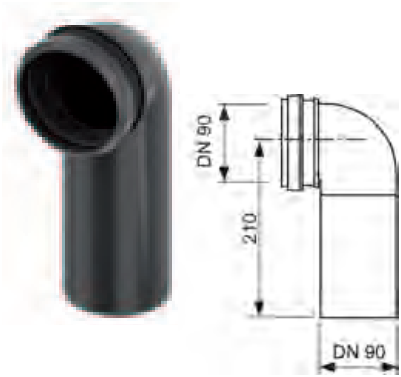

# Low Level Cistern Spare Parts 2020

1	9820027	Bare-wall protection system	\$12.00
2	9820017	Splash guard, complete	\$35.00
3	9820018	Clamping screws	\$9.00
4	9820019	Attaching rods	\$12.00
5	9820022	Actuation rods	\$9.00
6	9820026	Reinforced hose	\$39.00
7	9820013	Corner valve	\$29.00
8	9820012	Cistern connection	\$35.00
9	9820025	O-ring	\$9.00
10	9820016	Actuation block	\$29.00
11	9820015	Flush pipe seal	\$12.00
12	9820353	Inlet valve F10 universal NEW	\$75.00
13	9820372	Inlet valve holder 17 mm	\$12.00
	9820373	Inlet valve holder 27 mm/M 30	\$15.00
14	9820223	Outlet valve, with valve seat and throttle set	\$95.00
	9820233	Outlet washer	\$12.00

# Standard Cistern Spare Parts 2020

1	9820027	Bare-wall protection system	\$12.00
2	9820017	Splash guard, complete	\$35.00
3	9820018	Clamping screws	\$9.00
4	9820019	Attaching rods	\$12.00
5	9820022	Actuation rods (Red/Black pair)	\$9.00
6	9820026	Reinforced hose	\$39.00
7	9820013	Corner valve	\$29.00
8	9820012	Cistern connection	\$35.00
9	9820025	O-ring	\$9.00
10	9820016	Actuation block	\$29.00
11	9820011	Flush pipe with O-ring, length 269 mm	\$59.00
	9820331	Extra long flush pipe, length 369 mm	\$59.00
12	9820014	O-ring	\$12.00
13	9820015	Flush pipe seal	\$12.00
14	9820353	Inlet valve F10 universal NEW	\$75.00
15	9820223	Outlet valve A2, with valve seat and throttle	\$95.00
	9820233	Outlet washer	\$12.00
16	9820372	Inlet valve holder 17 mm	\$12.00
	9820373	Inlet valve holder 27 mm/M 30 for F10 valve	\$15.00