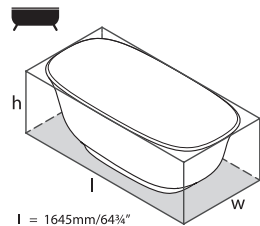

l = 1645mm/64¾"
w = 800mm/31½"
h = 611mm/24"

Amiata 1650

☐	AMT-N-SW-NO	QUARRYCAST™ white		$ 5,655.00
☒	AMTM-N-SM-NO	QUARRYCAST™ Standard Matt		$ 5,655.00
	PAINT-BATH	Additional charge for RAL paint finish	$	POA

Accessories

☒ K-12-xx