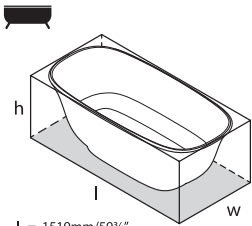

Accessories

K-12-xx

l = 1519mm/59¾"
w = 726mm/28¾"
h = 550mm/21¾"

Amiata 1500 **NEW Available 05.2021**

★ <input type="radio"/>	AMT1-N-SW-NO	QUARRYCAST™ white		\$ 5,360.00
★ <input checked="" type="radio"/>	AMT1M-N-SM-NO	QUARRYCAST™ Standard Matt		\$ 5,360.00
★	PAINT-BATH	Additional charge for RAL paint finish	\$	POA