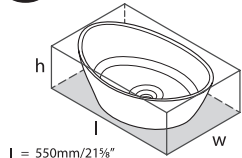

 \$ 2,785.00

Bath - undermount or drop in.

l = 1650mm/65"
w = 900mm/35¾"
h = 480-486mm/18¾-19¼"

Accessories

K-12-xx

l = 550mm/21½"
w = 340mm/13¾"
h = 168mm/6½"

Amalfi 55

<input type="radio"/>	VB-AML-55-NO	QUARRYCAST™ white	\$ 795.00
<input checked="" type="radio"/>	VB-AML55M-SM-NO	QUARRYCAST™ Standard Matt	\$ 795.00
	PAINT-VB	Additional charge for RAL paint finish	\$ POA