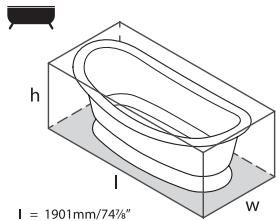

Accessories

l = 1901mm/74¾"
w = 870mm/34¼"
h = 728mm/28¾"

Marlborough

<input type="radio"/>	MAR-N-SW-NO + MAR-B-SW	QUARRYCAST™ white		\$ 4,765.00
	PAINT-BATH	Additional charge for RAL paint finish	\$	POA