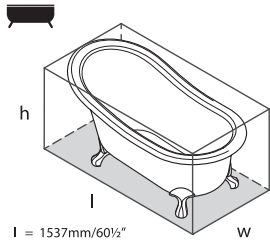

l = 1537mm/60½"
w = 762mm/30"
h = 786mm/31"

Shropshire

☐	SHR-N-SW-NO + FT-SHR-SW	QUARRYCAST™ white		$ 3,225.00
☐	SHR-N-SW-NO + FT-SHR-WH	White metal		$ 3,505.00
☐	SHR-N-SW-NO + FT-SHR-PC	Polished chrome		$ 3,765.00
☐	SHR-N-SW-NO + FT-SHR-PB	Polished brass		$ 3,935.00
☐	SHR-N-SW-NO + FT-SHR-PN	Polished nickel		$ 3,935.00
☐	SHR-N-SW-NO + FT-SHR-BN	Brushed nickel		$ 3,935.00
	PAINT-BATH	Additional charge for RAL paint finish	$	POA