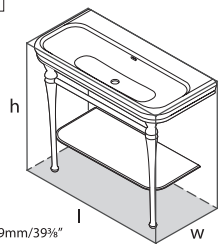

Rossendale 122

○ DU-ROS-122-10 QUARRYCAST™ white

 \$ 1,290.00

Undermount / drop in basin. Requires decking or support (not included).

Accessories

K-25-xx

l = 999mm/39 3/8"
w = 479mm/18 7/8"
h = 907mm/35 3/4"