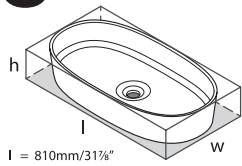

L = 810mm/31½"
W = 432mm/17"
H = 147mm/5¾"

ios 80

☐	VB-IOS-80-NO	QUARRYCAST™ white	$ 920.00
	PAINT-VB	Additional charge for RAL paint finish	$ POA

Accessories