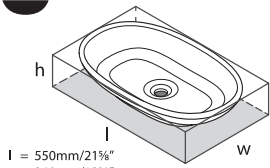

L = 550mm/21 3/4"
W = 340mm/13 3/8"
H = 100mm/3 7/8"

Cabrits 55

☐	VB-CAB-55-NO	QUARRYCAST™ white		$ 820.00
	PAINT-VB	Additional charge for RAL paint finish	$	POA

Accessories

☒	K-25-xx