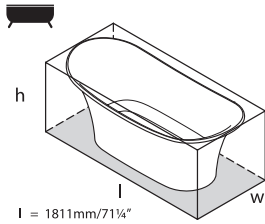

L = 1811mm/71¼"
W = 808mm/31¾"
H = 715mm/28¼"

Toulouse 1800 **NEW** Available 07.2021

★ ○ TOU-N-SW-NO	QUARRYCAST™ white	☑	$ 5,900.00
★ Ⓜ TOUM-N-SM-NO	QUARRYCAST™ Standard Matt	☑	$ 5,900.00
★ 🏠 PAINT-BATH	Additional charge for RAL paint finish	$	POA

Accessories

☑ K-12-xx