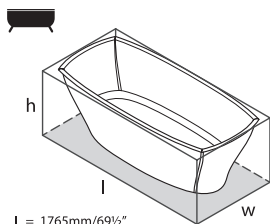

l = 1765mm/69½"
w = 798mm/31¾"
h = 578mm/22¾"

Pembroke

○ PEM-N-SW-NO	QUARRYCAST™ white	$ 5,975.00
🔧 PAINT-BATH	Additional charge for RAL paint finish	$ POA

Accessories