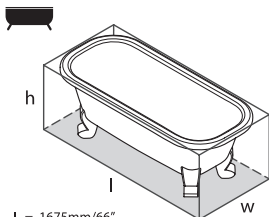

l = 1675mm/66"
w = 745mm/29½"
h = 603mm/23¾"

Richmond

☐	RIC-N-SW-NO + FT-RIC-SW	QUARRYCAST™ white		$ 3,485.00
	PAINT-BATH	Additional charge for RAL paint finish	$	POA

Accessories

☒	K-12-xx / K-50-xx