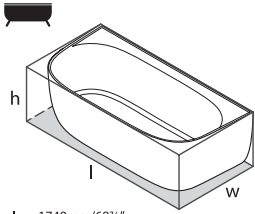

l = 1749mm/68 7/8"
w = 850mm/33 1/2"
h = 600mm/23 5/8"

Eldon

☐ ELD-N-SW-NO	QUARRYCAST™ white	$ 6,285.00
PAINT-BATH	Additional charge for RAL paint finish	$ POA

Accessories

☒	K-12-xx