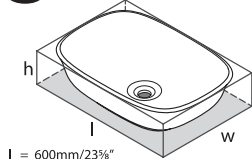

l = 600mm/23¾"
w = 413mm/16¼"
h = 157mm/6¼"

Amiata 60

☐	VB-AMT-60-NO	QUARRYCAST™ white	$ 840.00
	PAINT-VB	Additional charge for RAL paint finish	$ POA

Accessories