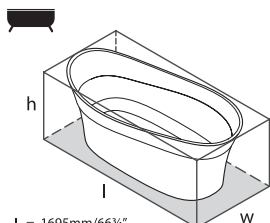

Accessories

l = 1765mm/69½"
w = 798mm/31¾"
h = 578mm/22¾"

Pembroke

○ PEM-N-SW-NO	QUARRYCAST™ white	\$ 5,975.00
🔧 PAINT-BATH	Additional charge for RAL paint finish	\$ POA

Accessories

l = 1695mm/66¾"
w = 798mm/31¾"
h = 653mm/25¾"