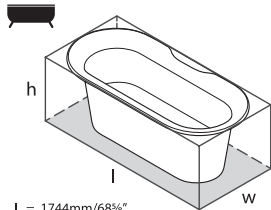

l = 1744mm/68¾"
w = 806mm/31¾"
h = 621mm/24½"

Monaco

☐	MON-N-SW-NO	QUARRYCAST™ white		$ 4,070.00
	PAINT-BATH	Additional charge for RAL paint finish	$	POA

Accessories