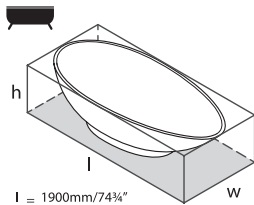

l = 1900mm/74¾"
w = 845mm/33¼"
h = 503mm/19¾"

Napoli

○ NAP-N-SW-NO	QUARRYCAST™ white	$ 5,925.00
⊗ NAPM-N-SM-NO	QUARRYCAST™ Standard Matt	$ 5,925.00
🔧 PAINT-BATH	Additional charge for RAL paint finish	$ POA

Accessories