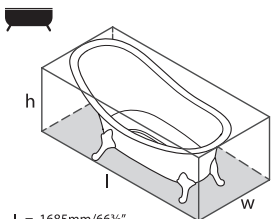

l = 1685mm/66½"
w = 842mm/33¾"
h = 850mm/33½"

63 197

Drayton

☐	DRA-N-SW-NO + FT-DRA-SW	QUARRYCAST™ white	☐	$ 4,540.00
☐	PAINT-BATH	Additional charge for RAL paint finish	$	POA

Accessories

☒ K-12-xx / K-50-xx