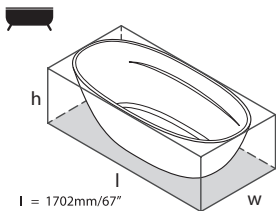

l = 1702mm/67"
w = 793mm/31¼"
h = 528mm/20¾"

Terrassa

☐	TER-N-SW-NO	QUARRYCAST™ white		$ 5,850.00
	PAINT-BATH	Additional charge for RAL paint finish	$	POA

Accessories

☒	K-12-xx