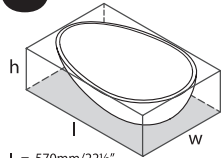

Accessories

L = 570mm/22½"
W = 345mm/13¾"
H = 156mm/6¼"

Napoli 57

☐	VB-NAP-57-NO	QUARRYCAST™ white	$ 825.00
	VB-NAP57M-SM-NO	QUARRYCAST™ Standard Matt	$ 825.00
	PAINT-VB	Additional charge for RAL paint finish	$ POA