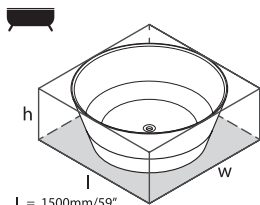

Accessories

☒	K-12-xx / K-50-xx

l = 1500mm/59"
w = 1500mm/59"
h = 600mm/23¾"

Taizu

☐	TAI-N-SW-NO	QUARRYCAST™ white		$ 7,725.00
	PAINT-BATH	Additional charge for RAL paint finish	$	POA

Accessories

☒	K-12-xx