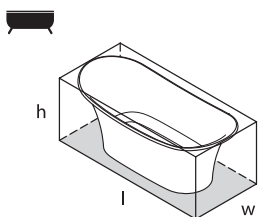

l = 1519mm/59¾"
w = 744mm/29¼"
h = 645mm/25⅓/8"

Toulouse 1500 **NEW Available 05.2021**

★	☐	T01-N-SW-NO	QUARRYCAST™ white		$ 5,600.00
★		T01M-N-SM-NO	QUARRYCAST™ Standard Matt		$ 5,600.00
★		PAINT-BATH	Additional charge for RAL paint finish	$	POA

Accessories

☒	K-12-xx