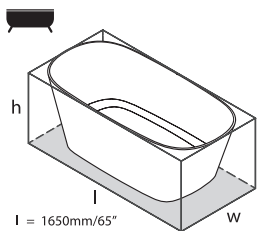

L = 1650mm/65"
W = 727mm/28¾"
H = 550mm/21½"

Vetralla 1650

○ VE2-N-SW-NO	QUARRYCAST™ white	☑	$ 5,205.00
Ⓜ VE2M-N-SM-NO	QUARRYCAST™ Standard Matt	☑	$ 5,205.00
🏠 PAINT-BATH	Additional charge for RAL paint finish	$	POA

Accessories

☑ K-12-xx