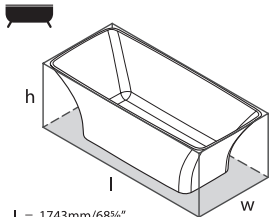

l = 1743mm/68½"
w = 753mm/29½"
h = 597mm/23½"

Ravello

☐	RAV-N-SW-NO	QUARRYCAST™ white		$ 5,875.00
	PAINT-BATH	Additional charge for RAL paint finish	$	POA

Accessories

☒	K-12-xx