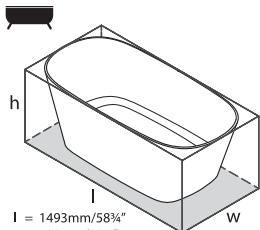

Accessories

☑ K-12-xx

L = 1650mm/65"
W = 707mm/27¾"
H = 580mm/22¾"

Trivento

○ TRV-N-SW-NO	QUARRYCAST™ white	☑	\$ 4,940.00
🏠 PAINT-BATH	Additional charge for RAL paint finish	\$	POA

Accessories

☑ K-12-xx

L = 1493mm/58¾"
W = 739mm/29¼"
H = 560mm/22"