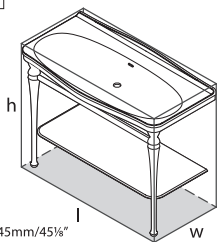

l = 1145mm/45 1/8"
w = 579mm/22 3/4"
h = 896mm/35 1/4"

Candella 114

CAN-114-N-PC	Polished chrome			$ 5,440.00
CAN-114-1TH-PC	Polished chrome			$ 5,440.00
CAN-114-3TH-PC	Polished chrome			$ 5,440.00

Washstand with two legs and toughened glass shelf. With Mandello 114 Solo basin.

Accessories