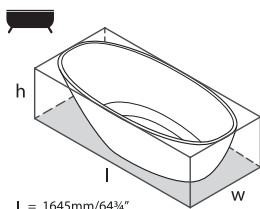

Accessories

l = 1744mm/68¾"
w = 806mm/31¾"
h = 621mm/24½"

Monaco

<input type="radio"/>	MON-N-SW-NO	QUARRYCAST™ white		\$ 4,070.00
	PAINT-BATH	Additional charge for RAL paint finish	\$	POA

Accessories

l = 1645mm/64¾"
w = 741mm/29¾"
h = 502mm/19¾"