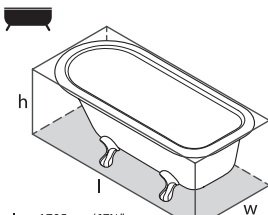

l = 1705mm/67 1/8"
w = 776mm/30 1/2"
h = 611mm/24"

Hampshire

☐ HAM-N-SW-NO + FT-HAM-SW	QUARRYCAST™ white	$ 3,225.00
☐ HAM-N-SW-NO + FT-HAM-WH	White metal	$ 3,505.00
☐ HAM-N-SW-NO + FT-HAM-PC	Polished chrome	$ 3,765.00
☐ HAM-N-SW-NO + FT-HAM-PB	Polished brass	$ 3,935.00
☐ HAM-N-SW-NO + FT-HAM-PN	Polished nickel	$ 3,935.00
☐ HAM-N-SW-NO + FT-HAM-BN	Brushed nickel	$ 3,935.00
PAINT-BATH	Additional charge for RAL paint finish	$ POA