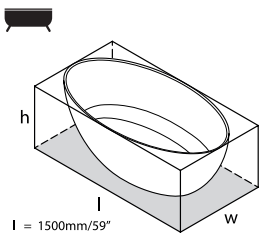

Accessories

☒ K-12-xx / K-50-xx

l = 1500mm/59"
w = 800mm/31½"
h = 547mm/21½"

75 260

Corvara NEW

☐	COR-N-SW-NO	QUARRYCAST™ white	☐	$ 4,380.00
☒	CORM-N-SM-NO	QUARRYCAST™ Standard Matt		$ 4,380.00
☐	PAINT-BATH	Additional charge for RAL paint finish	$	POA

Accessories

☒ K-12-xx / K-50-xx