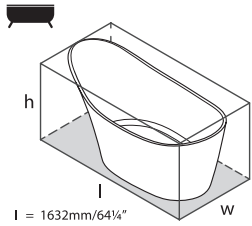

l = 1632mm/64¼"
w = 794mm/31¼"
h = 859mm/33¾"

Amalfi

☐	AML-N-SW-NO	QUARRYCAST™ white		$ 7,110.00
☒	AMLM-N-SM-NO	QUARRYCAST™ Standard Matt		$ 7,110.00
	PAINT-BATH	Additional charge for RAL paint finish	$	POA

Accessories

☒ K-12-xx