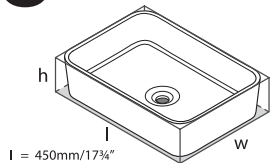

L = 450mm/17 3/4"
W = 325mm/12 3/4"
H = 111mm/4 3/8"

Edge 45

☐	VB-EDG-45-NO	QUARRYCAST™ white		$ 795.00
	PAINT-VB	Additional charge for RAL paint finish	$	POA

Accessories

☒	K-25-xx