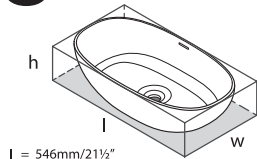

l = 546mm/21½"
w = 329mm/13"
h = 139mm/5½"

Barcelona 55

☐	VB-BAR-55-IO	QUARRYCAST™ white	$ 880.00
☒	VB-BAR55M-SM-IO	QUARRYCAST™ Standard Matt	$ 880.00
	PAINT-VB	Additional charge for RAL paint finish	$ POA

Accessories