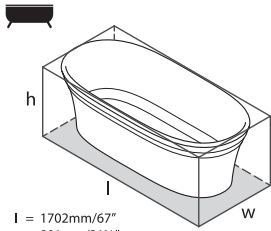

l = 1702mm/67"
w = 801mm/31½"
h = 598mm/23½"

Warndon

☐	WAR-N-SW-NO	QUARRYCAST™ white		$ 5,875.00
	PAINT-BATH	Additional charge for RAL paint finish	$	POA

Accessories

☒	K-12-xx