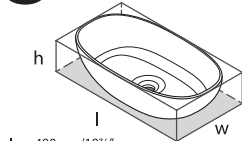

Accessories

l = 600mm/23¾"
w = 413mm/16¼"
h = 157mm/6¼"

Amiata 60

<input type="radio"/>	VB-AMT-60-NO	QUARRYCAST™ white	\$ 840.00
	PAINT-VB	Additional charge for RAL paint finish	\$ POA

Accessories

l = 480mm/18¾"
w = 301mm/11¾"
h = 120mm/4¾"