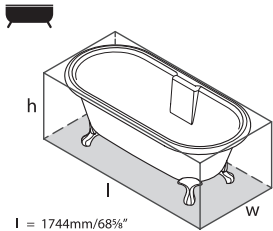

l = 1744mm/68½"
w = 798mm/31¾"
h = 646mm/25½"

61 273

Cheshire

☐	CHE-N-SW-NO + FT-CHE-SW	QUARRYCAST™ white	☐	$ 3,485.00
☐	CHE-N-SW-NO + FT-CHE-WH	White metal	☐	$ 3,760.00
☐	CHE-N-SW-NO + FT-CHE-PC	Polished chrome	☐	$ 4,025.00
☐	CHE-N-SW-NO + FT-CHE-PB	Polished brass	☐	$ 4,195.00
☐	CHE-N-SW-NO + FT-CHE-PN	Polished nickel	☐	$ 4,195.00
☐	CHE-N-SW-NO + FT-CHE-BN	Brushed nickel	☐	$ 4,195.00
☐	PAINT-BATH	Additional charge for RAL paint finish	$	POA