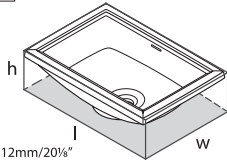

l = 512mm/20½"
w = 351mm/13¾"
h = 175mm/6¾"

Pembroke 52

○ DU-PEM-52-10 QUARRYCAST™ white

$ 685.00

Undermount / drop in basin. Requires decking or support (not included).

Accessories

☒ K-25-xx