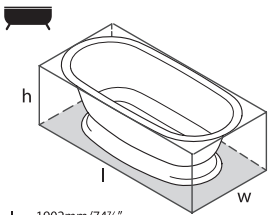

l = 1902mm/74 7/8"
w = 910mm/35 7/8"
h = 622mm/24 1/2"

Elwick

☐ RAD-N-SW-NO + ELW-B-SW	QUARRYCAST™ white	$ 5,615.00
PAINT-BATH	Additional charge for RAL paint finish	$ POA

Accessories

☒	K-12-xx / K-50-xx