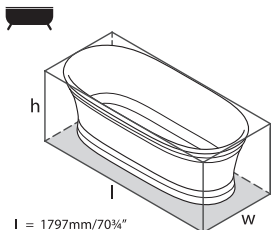

Accessories

☒	K-12-xx / K-50-xx

l = 1797mm/70¾"
w = 780mm/30¾"
h = 608mm/23¾"

Worcester

☐	WOR-N-SW-NO	QUARRYCAST™ white		$ 6,905.00
	PAINT-BATH	Additional charge for RAL paint finish	$	POA

Accessories

☒	K-12-xx