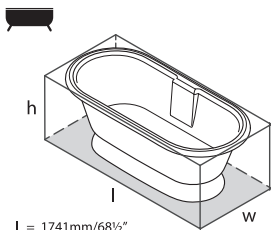

l = 1797mm/70¾"
w = 780mm/30¾"
h = 608mm/23¾"

Worcester

<input type="radio"/>	WOR-N-SW-NO	QUARRYCAST™ white		\$ 6,905.00
	PAINT-BATH	Additional charge for RAL paint finish	\$	POA

Accessories

<input checked="" type="checkbox"/>	K-12-xx
-------------------------------------	---------