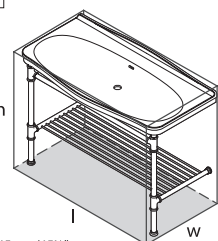

l = 1145mm/45 1/8"
w = 579mm/22 3/4"
h = 902mm/35 1/2"

Metallo 114

MET-114-N-PC	Polished chrome			$ 4,630.00
MET-114-1TH-PC	Polished chrome			$ 4,630.00
MET-114-3TH-PC	Polished chrome			$ 4,630.00

Washstand with two legs and metal rail shelf. With Mandello 114 Solo basin.

Accessories