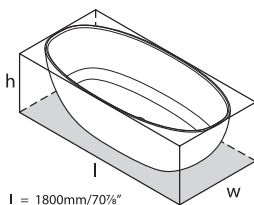

Barcelona 1800 NEW Available 07.2021

l = 1800mm/70 7/8"
w = 866mm/34 1/8"
h = 559mm/22"

★ ○	BA3-N-SW-NO	QUARRYCAST™ white		$ 6,210.00
★	BA3M-N-SM-NO	QUARRYCAST™ Standard Matt		$ 6,210.00
★	PAINT-BATH	Additional charge for RAL paint finish	$	POA

Accessories

☒ K-12-xx