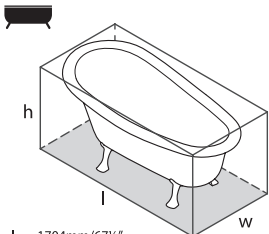

l = 1704mm/67½"
w = 809mm/31¾"
h = 752mm/29½"

Roxburgh

☐	ROX-N-SW-NO + FT-ROX-SW	QUARRYCAST™ white		$ 3,330.00
☐	ROX-N-SW-NO + FT-ROXM-SW	QUARRYCAST™ modern		$ 3,330.00
☐	ROX-N-SW-NO + FT-ROX-WH	White metal		$ 3,605.00
☐	ROX-N-SW-NO + FT-ROX-PC	Polished chrome		$ 3,870.00
☐	ROX-N-SW-NO + FT-ROX-PB	Polished brass		$ 4,040.00
☐	ROX-N-SW-NO + FT-ROX-PN	Polished nickel		$ 4,040.00
☐	ROX-N-SW-NO + FT-ROX-BN	Brushed nickel		$ 4,040.00
	PAINT-BATH	Additional charge for RAL paint finish	$	POA

Accessories

☒	K-12-xx / K-50-xx