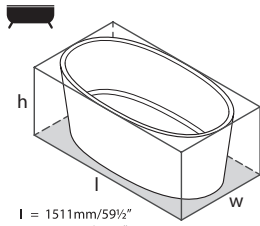

l = 1511mm/59½"
w = 802mm/31¾"
h = 600mm/23¾"

ios

☐	IOS-N-SW-NO	QUARRYCAST™ white		$ 5,900.00
☒	IOSM-N-SM-NO	QUARRYCAST™ Standard Matt		$ 5,900.00
	PAINT-BATH	Additional charge for RAL paint finish	$	POA

Accessories