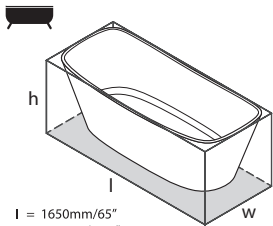

Accessories

☑ K-12-xx

L = 1650mm/65"
W = 707mm/27¾"
H = 580mm/22¾"

Trivento

○ TRV-N-SW-NO	QUARRYCAST™ white	☑	\$ 4,940.00
🏠 PAINT-BATH	Additional charge for RAL paint finish	\$	POA

Accessories

☑ K-12-xx

L = 1493mm/58¾"
W = 739mm/29¼"
H = 560mm/22"