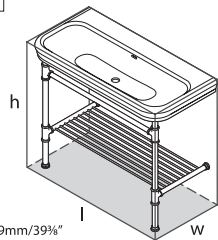

l = 999mm/39 3/8"
w = 479mm/18 7/8"
h = 915mm/36"

Metallo 100

MET-100-N-PC	Polished chrome			$ 4,380.00
MET-100-1TH-PC	Polished chrome			$ 4,380.00
MET-100-3TH-PC	Polished chrome			$ 4,380.00

Washstand with two legs and metal rail shelf. With Lario 100 Solo basin.

Accessories