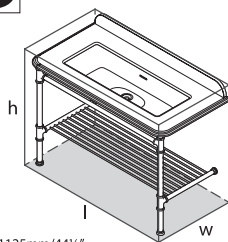

Accessories

K-25-xx

l = 1125mm/44¼"
w = 515mm/20¼"
h = 938mm/36¾"

Metallo 113 Quartz

MET-113-QBK-N-PC	Polished chrome & Black		$ 6,590.00
MET-113-QBT-N-PC	Polished chrome & Biscuit		$ 6,590.00
MET-113-QWH-N-PC	Polished chrome & White		$ 6,590.00
MET-113-QBK-1TH-PC	Polished chrome & Black		$ 6,590.00
MET-113-QBT-1TH-PC	Polished chrome & Biscuit		$ 6,590.00
MET-113-QWH-1TH-PC	Polished chrome & White		$ 6,590.00
MET-113-QBK-3TH-PC	Polished chrome & Black		$ 6,590.00
MET-113-QBT-3TH-PC	Polished chrome & Biscuit		$ 6,590.00
MET-113-QWH-3TH-PC	Polished chrome & White		$ 6,590.00

Washstand with two legs and metal rail shelf. With Rossendale 91 basin undermounted in quartz surface.

Accessories

K-25-xx