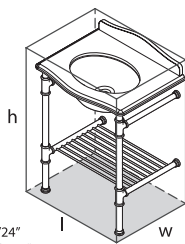

l = 610mm/24"
w = 494mm/19½"
h = 945mm/37¼"

Metallo 61 Quartz

MET-61-QBK-N-PC	Polished chrome & Black		$ 5,145.00
MET-61-QBT-N-PC	Polished chrome & Biscuit		$ 5,145.00
MET-61-QWH-N-PC	Polished chrome & White		$ 5,145.00
MET-61-QBK-1TH-PC	Polished chrome & Black		$ 5,145.00
MET-61-QBT-1TH-PC	Polished chrome & Biscuit		$ 5,145.00
MET-61-QWH-1TH-PC	Polished chrome & White		$ 5,145.00
MET-61-QBK-3TH-PC	Polished chrome & Black		$ 5,145.00
MET-61-QBT-3TH-PC	Polished chrome & Biscuit		$ 5,145.00
MET-61-QWH-3TH-PC	Polished chrome & White		$ 5,145.00

Washstand with two legs and metal rail shelf. With Kaali 46 basin undermounted in quartz surface.