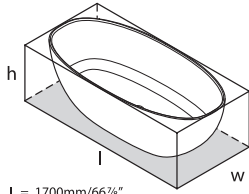

Barcelona 1700 NEW Available 07.2021

l = 1700mm/66 7/8"
w = 808mm/31 3/4"
h = 539mm/21 1/4"

★ ○	BA2-N-SW-NO	QUARRYCAST™ white		$ 5,665.00
★	BA2M-N-SM-NO	QUARRYCAST™ Standard Matt		$ 5,665.00
★	PAINT-BATH	Additional charge for RAL paint finish.	$	POA

Accessories

☒ K-12-xx