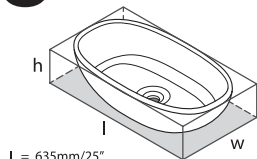

l = 635mm/25"
w = 346mm/13¾"
h = 169mm/6¾"

Barcelona 64

☐	VB-BAR-64-NO	QUARRYCAST™ white	$ 900.00
☒	VB-BAR64M-SM-NO	QUARRYCAST™ Standard Matt	$ 900.00
	PAINT-VB	Additional charge for RAL paint finish	$ POA

Accessories