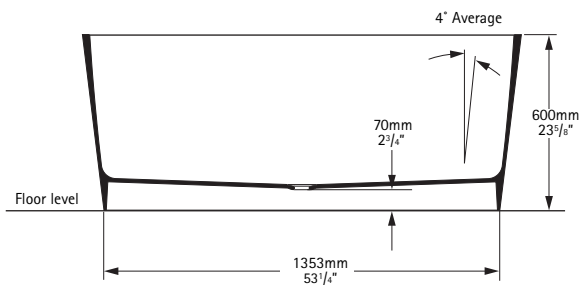

### General specifications for ios tub

<b>Installed size</b>	1500mm x 800mm x 600mm
<b>Weight</b>	68kg
<b>Weight with water</b>	458kg
<b>Litres to rim</b>	390 litres
<b>Bathing well at rim</b>	1450mm x 750mm
<b>Water depth to rim</b>	518mm

### Important

Dimension of fixtures are nominal and may vary within the range of tolerances established by ANSI standard A112.19.4M.

These measurements are subject to change or cancellation.

No responsibility is assumed for use of superseded or void leaflet.