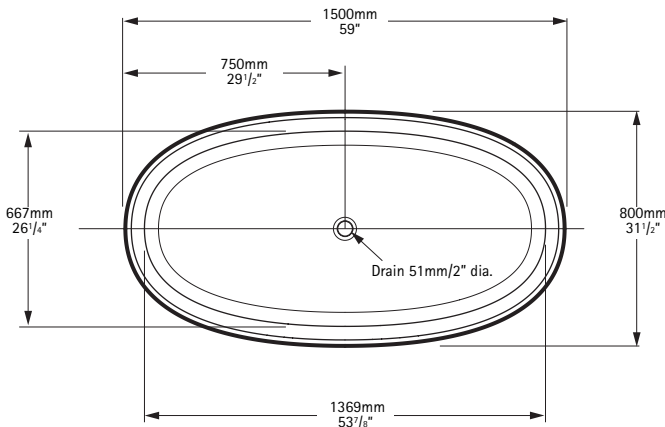

### General specifications for ios tub

<b>Installed size</b>	1500mm x 800mm x 600mm
<b>Weight</b>	68kg
<b>Weight with water</b>	458kg
<b>Litres to rim</b>	390 litres
<b>Bathing well at rim</b>	1450mm x 750mm
<b>Water depth to rim</b>	518mm

### Important

Dimension of fixtures are nominal and may vary within the range of tolerances established by ANSI standard A112.19.4M.

These measurements are subject to change or cancellation.

No responsibility is assumed for use of superseded or void leaflet.