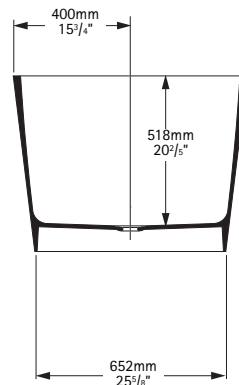

### General specifications for ios tub

<b>Installed size</b>	1500mm x 800mm x 600mm
<b>Weight</b>	68kg
<b>Weight with water</b>	458kg
<b>Litres to rim</b>	390 litres
<b>Bathing well at rim</b>	1450mm x 750mm
<b>Water depth to rim</b>	518mm

### Important

Dimension of fixtures are nominal and may vary within the range of tolerances established by ANSI standard A112.19.4M.

These measurements are subject to change or cancellation.

No responsibility is assumed for use of superseded or void leaflet.