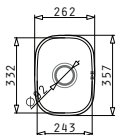

IRIS SERIES

CLASSIC

IRIS (16,5X29) UM

Outer Dimensions: 180 x 304mm
 Bowl Dimensions: 165 x 288 x 120mm
 Minimum Base Unit: 30cm

Finish	Ar. Number	Waste	Packaging
SMOOTH	100001001	Ø92mm	16 Items/Carton Box
SMOOTH	100001029	Ø92mm	1 Item/Carton Box

Carton box with 1 item includes: Waste valve.

100060001
Steel Colander

525000201
Transparent Colander

521097201
Waste Valve Ø92

SUITABLE ACCESSORIES

SUITABLE WASTE FITTINGS

IRIS (24X33) UM

Outer Dimensions: 262 x 357mm
 Bowl Dimensions: 243 x 332 x 150mm
 Minimum Base Unit: 30cm
 Bowl Overflow

Finish	Ar. Number	Waste	Packaging
SMOOTH	100009001	Ø92mm	10 Items/Carton Box
SMOOTH	100009029	Ø92mm	1 Item/Carton Box

Carton box with 1 item includes: Waste valve.

521097901
Pop Up Waste Valve Ø92 with Bowl Overflow

521101701
Waste Valve Ø92 with Bowl Overflow

SUITABLE WASTE FITTINGS

IRIS (30X34) UM

Outer Dimensions: 322 x 359mm
 Bowl Dimensions: 300 x 340 x 170mm
 Minimum Base Unit: 40cm
 Bowl Overflow

Finish	Ar. Number	Waste	Packaging
SMOOTH	100010103	Ø92mm	6 Items/Carton Box
SMOOTH	100010129	Ø92mm	1 Item/Carton Box