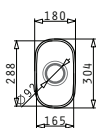

IRIS SERIES

CLASSIC

IRIS (16,5X29) UM

Outer Dimensions: 180 x 304mm
 Bowl Dimensions: 165 x 288 x 120mm
 Minimum Base Unit: 30cm

Finish	Ar. Number	Waste	Packaging
SMOOTH	100001001	Ø92mm	16 Items/Carton Box
SMOOTH	100001029	Ø92mm	1 Item/Carton Box

Carton box with 1 item includes: Waste valve.

100060001
Steel Colander

525000201
Transparent Colander

521097201
Waste Valve Ø92

SUITABLE ACCESSORIES

SUITABLE WASTE FITTINGS

IRIS (24X33) UM

Outer Dimensions: 262 x 357mm
 Bowl Dimensions: 243 x 332 x 150mm
 Minimum Base Unit: 30cm
 Bowl Overflow

521101701
Waste Valve Ø92 with Bowl Overflow

SUITABLE WASTE FITTINGS

IRIS (30X34) UM

Outer Dimensions: 322 x 359mm
 Bowl Dimensions: 300 x 340 x 170mm
 Minimum Base Unit: 40cm
 Bowl Overflow

Finish	Ar. Number	Waste	Packaging
SMOOTH	100010103	Ø92mm	6 Items/Carton Box
SMOOTH	100010129	Ø92mm	1 Item/Carton Box

SUITABLE ACCESSORIES
SUITABLE WASTE FITTINGS

IRIS (45X40) UM

Outer Dimensions: 472 x 422mm
 Bowl Dimensions: 450 x 400 x 200mm
 Minimum Base Unit: 50cm
 Bowl Overflow

Finish	Ar. Number	Waste	Packaging
SMOOTH	100009902	Ø92mm	5 Items/Carton Box
SMOOTH	100009929	Ø92mm	1 Item/Carton Box