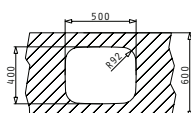

SUITABLE ACCESSORIES
SUITABLE WASTE FITTINGS

IRIS (40X40) UM

Outer Dimensions: 423 x 423mm
 Bowl Dimensions: 400 x 400 x 200mm
 Minimum Base Unit: 45cm
 Bowl Overflow

Finish	Ar. Number	Waste	Packaging
SMOOTH	100009301	Ø92mm	8 Items/Carton Box
SMOOTH	100009329	Ø92mm	1 Item/Carton Box

SUITABLE ACCESSORIES
SUITABLE WASTE FITTINGS

IRIS (45X40) UM

Outer Dimensions: 472 x 422mm
 Bowl Dimensions: 450 x 400 x 200mm
 Minimum Base Unit: 50cm
 Bowl Overflow

Finish	Ar. Number	Waste	Packaging
SMOOTH	100009902	Ø92mm	5 Items/Carton Box
SMOOTH	100009929	Ø92mm	1 Item/Carton Box

IRIS (50X40) UM

Outer Dimensions: 523 x 424mm
 Bowl Dimensions: 500 x 400 x 200mm
 Minimum Base Unit: 60cm
 Bowl Overflow

Finish	Ar. Number	Waste	Packaging
SMOOTH	100008401	Ø92mm	4 Items/Carton Box
SMOOTH	100008429	Ø92mm	1 Item/Carton Box