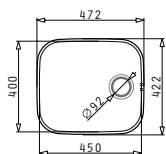

SUITABLE ACCESSORIES
SUITABLE WASTE FITTINGS

IRIS (34X40) UM

Outer Dimensions: 362 x 422mm
 Bowl Dimensions: 340 x 400 x 180mm
 Minimum Base Unit: 40cm
 Bowl Overflow

Finish	Ar. Number	Waste	Packaging
SMOOTH	100009501	Ø92mm	8 Items/Carton Box
SMOOTH	100009529	Ø92mm	1 Item/Carton Box

SUITABLE ACCESSORIES
SUITABLE WASTE FITTINGS

IRIS (40X40) UM

Outer Dimensions: 423 x 423mm
 Bowl Dimensions: 400 x 400 x 200mm
 Minimum Base Unit: 45cm
 Bowl Overflow

Finish	Ar. Number	Waste	Packaging
SMOOTH	100009301	Ø92mm	8 Items/Carton Box
SMOOTH	100009329	Ø92mm	1 Item/Carton Box

SUITABLE ACCESSORIES
SUITABLE WASTE FITTINGS

IRIS (45X40) UM

Outer Dimensions: 472 x 422mm
 Bowl Dimensions: 450 x 400 x 200mm
 Minimum Base Unit: 50cm
 Bowl Overflow

Finish	Ar. Number	Waste	Packaging
SMOOTH	100009902	Ø92mm	5 Items/Carton Box
SMOOTH	100009929	Ø92mm	1 Item/Carton Box

IRIS (50X40) UM

Outer Dimensions: 523 x 424mm
 Bowl Dimensions: 500 x 400 x 200mm
 Minimum Base Unit: 60cm
 Bowl Overflow

Finish	Ar. Number	Waste	Packaging
SMOOTH	100008401	Ø92mm	4 Items/Carton Box
SMOOTH	100008429	Ø92mm	1 Item/Carton Box