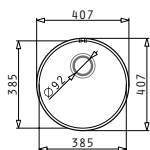

521101701
Waste Valve Ø92 with Bowl Overflow

SUITABLE WASTE FITTINGS

IRIS (30X34) UM

Outer Dimensions: 322 x 359mm
 Bowl Dimensions: 300 x 340 x 170mm
 Minimum Base Unit: 40cm
 Bowl Overflow

Finish	Ar. Number	Waste	Packaging
SMOOTH	100010103	Ø92mm	6 Items/Carton Box
SMOOTH	100010129	Ø92mm	1 Item/Carton Box

PYRAMIS

STAINLESS STEEL SINKS

CLASSIC

IRIS (Ø38,5X15) UM

Outer Dimensions: Ø407
 Bowl Dimensions: Ø385 x 150mm
 Minimum Base Unit: 45cm
 Bowl Overflow

Finish	Ar. Number	Waste	Packaging
SMOOTH	100009401	Ø92mm	10 Items/Carton Box
SMOOTH	100009429	Ø92mm	1 Item/Carton Box

SUITABLE ACCESSORIES
SUITABLE WASTE FITTINGS

IRIS (34X40) UM

Outer Dimensions: 362 x 422mm
 Bowl Dimensions: 340 x 400 x 180mm
 Minimum Base Unit: 40cm
 Bowl Overflow

Finish	Ar. Number	Waste	Packaging
SMOOTH	100009501	Ø92mm	8 Items/Carton Box
SMOOTH	100009529	Ø92mm	1 Item/Carton Box

SUITABLE ACCESSORIES
SUITABLE WASTE FITTINGS

IRIS (40X40) UM

Outer Dimensions: 423 x 423mm
 Bowl Dimensions: 400 x 400 x 200mm
 Minimum Base Unit: 45cm
 Bowl Overflow

Finish	Ar. Number	Waste	Packaging
SMOOTH	100009301	Ø92mm	8 Items/Carton Box
SMOOTH	100009329	Ø92mm	1 Item/Carton Box