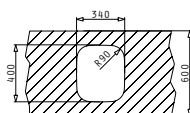

521101701
Waste Valve Ø92 with Bowl Overflow

SUITABLE WASTE FITTINGS

IRIS (30X34) UM

Outer Dimensions: 322 x 359mm
 Bowl Dimensions: 300 x 340 x 170mm
 Minimum Base Unit: 40cm
 Bowl Overflow

Finish	Ar. Number	Waste	Packaging
SMOOTH	100010103	Ø92mm	6 Items/Carton Box
SMOOTH	100010129	Ø92mm	1 Item/Carton Box

PYRAMIS

STAINLESS STEEL SINKS

CLASSIC

IRIS (Ø38,5X15) UM

Outer Dimensions: Ø407
 Bowl Dimensions: Ø385 x 150mm
 Minimum Base Unit: 45cm
 Bowl Overflow

Finish	Ar. Number	Waste	Packaging
SMOOTH	100009401	Ø92mm	10 Items/Carton Box
SMOOTH	100009429	Ø92mm	1 Item/Carton Box

SUITABLE ACCESSORIES
SUITABLE WASTE FITTINGS

IRIS (34X40) UM

Outer Dimensions: 362 x 422mm
 Bowl Dimensions: 340 x 400 x 180mm
 Minimum Base Unit: 40cm
 Bowl Overflow

Finish	Ar. Number	Waste	Packaging
SMOOTH	100009501	Ø92mm	8 Items/Carton Box
SMOOTH	100009529	Ø92mm	1 Item/Carton Box

SUITABLE ACCESSORIES
SUITABLE WASTE FITTINGS

IRIS (40X40) UM

Outer Dimensions: 423 x 423mm
 Bowl Dimensions: 400 x 400 x 200mm
 Minimum Base Unit: 45cm
 Bowl Overflow

Finish	Ar. Number	Waste	Packaging
SMOOTH	100009301	Ø92mm	8 Items/Carton Box
SMOOTH	100009329	Ø92mm	1 Item/Carton Box