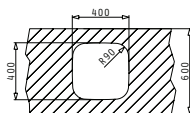

PYRAMIS

STAINLESS STEEL SINKS

CLASSIC

IRIS (Ø38,5X15) UM

Outer Dimensions: Ø407
 Bowl Dimensions: Ø385 x 150mm
 Minimum Base Unit: 45cm
 Bowl Overflow

Finish	Ar. Number	Waste	Packaging
SMOOTH	100009401	Ø92mm	10 Items/Carton Box
SMOOTH	100009429	Ø92mm	1 Item/Carton Box

SUITABLE ACCESSORIES
SUITABLE WASTE FITTINGS

IRIS (34X40) UM

Outer Dimensions: 362 x 422mm
 Bowl Dimensions: 340 x 400 x 180mm
 Minimum Base Unit: 40cm
 Bowl Overflow

Finish	Ar. Number	Waste	Packaging
SMOOTH	100009501	Ø92mm	8 Items/Carton Box
SMOOTH	100009529	Ø92mm	1 Item/Carton Box

SUITABLE ACCESSORIES
SUITABLE WASTE FITTINGS

IRIS (40X40) UM

Outer Dimensions: 423 x 423mm
 Bowl Dimensions: 400 x 400 x 200mm
 Minimum Base Unit: 45cm
 Bowl Overflow

Finish	Ar. Number	Waste	Packaging
SMOOTH	100009301	Ø92mm	8 Items/Carton Box
SMOOTH	100009329	Ø92mm	1 Item/Carton Box

SUITABLE ACCESSORIES
SUITABLE WASTE FITTINGS

IRIS (45X40) UM

Outer Dimensions: 472 x 422mm
 Bowl Dimensions: 450 x 400 x 200mm
 Minimum Base Unit: 50cm
 Bowl Overflow

Finish	Ar. Number	Waste	Packaging
SMOOTH	100009902	Ø92mm	5 Items/Carton Box
SMOOTH	100009929	Ø92mm	1 Item/Carton Box