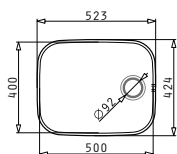

SUITABLE ACCESSORIES
SUITABLE WASTE FITTINGS

IRIS (34X40) UM

Outer Dimensions: 362 x 422mm
 Bowl Dimensions: 340 x 400 x 180mm
 Minimum Base Unit: 40cm
 Bowl Overflow

Finish	Ar. Number	Waste	Packaging
SMOOTH	100009501	Ø92mm	8 Items/Carton Box
SMOOTH	100009529	Ø92mm	1 Item/Carton Box

SUITABLE ACCESSORIES
SUITABLE WASTE FITTINGS

IRIS (40X40) UM

Outer Dimensions: 423 x 423mm
 Bowl Dimensions: 400 x 400 x 200mm
 Minimum Base Unit: 45cm
 Bowl Overflow

Finish	Ar. Number	Waste	Packaging
SMOOTH	100009301	Ø92mm	8 Items/Carton Box
SMOOTH	100009329	Ø92mm	1 Item/Carton Box

SUITABLE ACCESSORIES
SUITABLE WASTE FITTINGS

IRIS (45X40) UM

Outer Dimensions: 472 x 422mm
 Bowl Dimensions: 450 x 400 x 200mm
 Minimum Base Unit: 50cm
 Bowl Overflow

Finish	Ar. Number	Waste	Packaging
SMOOTH	100009902	Ø92mm	5 Items/Carton Box
SMOOTH	100009929	Ø92mm	1 Item/Carton Box

IRIS (50X40) UM

Outer Dimensions: 523 x 424mm
 Bowl Dimensions: 500 x 400 x 200mm
 Minimum Base Unit: 60cm
 Bowl Overflow

Finish	Ar. Number	Waste	Packaging
SMOOTH	100008401	Ø92mm	4 Items/Carton Box
SMOOTH	100008429	Ø92mm	1 Item/Carton Box