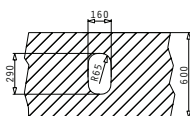

IRIS SERIES

CLASSIC

IRIS (16,5X29) UM

Outer Dimensions: 180 x 304mm
 Bowl Dimensions: 165 x 288 x 120mm
 Minimum Base Unit: 30cm

Finish	Ar. Number	Waste	Packaging
SMOOTH	100001001	Ø92mm	16 Items/Carton Box
SMOOTH	100001029	Ø92mm	1 Item/Carton Box

Carton box with 1 item includes: Waste valve.

100060001
Steel Colander

525000201
Transparent Colander

521097201
Waste Valve Ø92

SUITABLE ACCESSORIES

SUITABLE WASTE FITTINGS

IRIS (24X33) UM

Outer Dimensions: 262 x 357mm
 Bowl Dimensions: 243 x 332 x 150mm
 Minimum Base Unit: 30cm
 Bowl Overflow

521101701
Waste Valve Ø92 with Bowl Overflow

SUITABLE WASTE FITTINGS

IRIS (30X34) UM

Outer Dimensions: 322 x 359mm
 Bowl Dimensions: 300 x 340 x 170mm
 Minimum Base Unit: 40cm
 Bowl Overflow

Finish	Ar. Number	Waste	Packaging
SMOOTH	100010103	Ø92mm	6 Items/Carton Box
SMOOTH	100010129	Ø92mm	1 Item/Carton Box

SUITABLE ACCESSORIES
SUITABLE WASTE FITTINGS

IRIS (34X40) UM

Outer Dimensions: 362 x 422mm
 Bowl Dimensions: 340 x 400 x 180mm
 Minimum Base Unit: 40cm
 Bowl Overflow

Finish	Ar. Number	Waste	Packaging
SMOOTH	100009501	Ø92mm	8 Items/Carton Box
SMOOTH	100009529	Ø92mm	1 Item/Carton Box