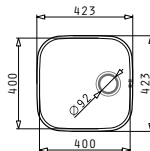

PYRAMIS

STAINLESS STEEL SINKS

CLASSIC

IRIS (Ø38,5X15) UM

Outer Dimensions: Ø407
 Bowl Dimensions: Ø385 x 150mm
 Minimum Base Unit: 45cm
 Bowl Overflow

Finish	Ar. Number	Waste	Packaging
SMOOTH	100009401	Ø92mm	10 Items/Carton Box
SMOOTH	100009429	Ø92mm	1 Item/Carton Box

SUITABLE ACCESSORIES
SUITABLE WASTE FITTINGS

IRIS (34X40) UM

Outer Dimensions: 362 x 422mm
 Bowl Dimensions: 340 x 400 x 180mm
 Minimum Base Unit: 40cm
 Bowl Overflow

Finish	Ar. Number	Waste	Packaging
SMOOTH	100009501	Ø92mm	8 Items/Carton Box
SMOOTH	100009529	Ø92mm	1 Item/Carton Box

SUITABLE ACCESSORIES
SUITABLE WASTE FITTINGS

IRIS (40X40) UM

Outer Dimensions: 423 x 423mm
 Bowl Dimensions: 400 x 400 x 200mm
 Minimum Base Unit: 45cm
 Bowl Overflow

Finish	Ar. Number	Waste	Packaging
SMOOTH	100009301	Ø92mm	8 Items/Carton Box
SMOOTH	100009329	Ø92mm	1 Item/Carton Box

SUITABLE ACCESSORIES
SUITABLE WASTE FITTINGS

IRIS (45X40) UM

Outer Dimensions: 472 x 422mm
 Bowl Dimensions: 450 x 400 x 200mm
 Minimum Base Unit: 50cm
 Bowl Overflow

Finish	Ar. Number	Waste	Packaging
SMOOTH	100009902	Ø92mm	5 Items/Carton Box
SMOOTH	100009929	Ø92mm	1 Item/Carton Box