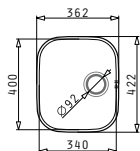

521101701
Waste Valve Ø92 with Bowl Overflow

SUITABLE WASTE FITTINGS

IRIS (30X34) UM

Outer Dimensions: 322 x 359mm
 Bowl Dimensions: 300 x 340 x 170mm
 Minimum Base Unit: 40cm
 Bowl Overflow

Finish	Ar. Number	Waste	Packaging
SMOOTH	100010103	Ø92mm	6 Items/Carton Box
SMOOTH	100010129	Ø92mm	1 Item/Carton Box

PYRAMIS

STAINLESS STEEL SINKS

CLASSIC

IRIS (Ø38,5X15) UM

Outer Dimensions: Ø407
 Bowl Dimensions: Ø385 x 150mm
 Minimum Base Unit: 45cm
 Bowl Overflow

Finish	Ar. Number	Waste	Packaging
SMOOTH	100009401	Ø92mm	10 Items/Carton Box
SMOOTH	100009429	Ø92mm	1 Item/Carton Box

SUITABLE ACCESSORIES
SUITABLE WASTE FITTINGS

IRIS (34X40) UM

Outer Dimensions: 362 x 422mm
 Bowl Dimensions: 340 x 400 x 180mm
 Minimum Base Unit: 40cm
 Bowl Overflow

Finish	Ar. Number	Waste	Packaging
SMOOTH	100009501	Ø92mm	8 Items/Carton Box
SMOOTH	100009529	Ø92mm	1 Item/Carton Box

SUITABLE ACCESSORIES
SUITABLE WASTE FITTINGS

IRIS (40X40) UM

Outer Dimensions: 423 x 423mm
 Bowl Dimensions: 400 x 400 x 200mm
 Minimum Base Unit: 45cm
 Bowl Overflow

Finish	Ar. Number	Waste	Packaging
SMOOTH	100009301	Ø92mm	8 Items/Carton Box
SMOOTH	100009329	Ø92mm	1 Item/Carton Box