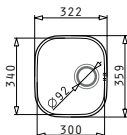

IRIS SERIES

CLASSIC

IRIS (16,5X29) UM

Outer Dimensions: 180 x 304mm
 Bowl Dimensions: 165 x 288 x 120mm
 Minimum Base Unit: 30cm

Finish	Ar. Number	Waste	Packaging
SMOOTH	100001001	Ø92mm	16 Items/Carton Box
SMOOTH	100001029	Ø92mm	1 Item/Carton Box

Carton box with 1 item includes: Waste valve.

100060001
Steel Colander

525000201
Transparent Colander

521097201
Waste Valve Ø92

SUITABLE ACCESSORIES

SUITABLE WASTE FITTINGS

IRIS (24X33) UM

Outer Dimensions: 262 x 357mm
 Bowl Dimensions: 243 x 332 x 150mm
 Minimum Base Unit: 30cm
 Bowl Overflow

Finish	Ar. Number	Waste	Packaging
SMOOTH	100009001	Ø92mm	10 Items/Carton Box
SMOOTH	100009029	Ø92mm	1 Item/Carton Box

Carton box with 1 item includes: Waste valve.

521097901
Pop Up Waste Valve Ø92 with Bowl Overflow

521101701
Waste Valve Ø92 with Bowl Overflow

SUITABLE WASTE FITTINGS

IRIS (30X34) UM

Outer Dimensions: 322 x 359mm
 Bowl Dimensions: 300 x 340 x 170mm
 Minimum Base Unit: 40cm
 Bowl Overflow

Finish	Ar. Number	Waste	Packaging
SMOOTH	100010103	Ø92mm	6 Items/Carton Box
SMOOTH	100010129	Ø92mm	1 Item/Carton Box