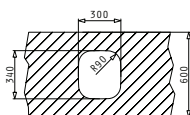

IRIS SERIES

CLASSIC

IRIS (16,5X29) UM

Outer Dimensions: 180 x 304mm
 Bowl Dimensions: 165 x 288 x 120mm
 Minimum Base Unit: 30cm

Finish	Ar. Number	Waste	Packaging
SMOOTH	100001001	Ø92mm	16 Items/Carton Box
SMOOTH	100001029	Ø92mm	1 Item/Carton Box

Carton box with 1 item includes: Waste valve.

100060001
Steel Colander

525000201
Transparent Colander

521097201
Waste Valve Ø92

SUITABLE ACCESSORIES

SUITABLE WASTE FITTINGS

IRIS (24X33) UM

Outer Dimensions: 262 x 357mm
 Bowl Dimensions: 243 x 332 x 150mm
 Minimum Base Unit: 30cm
 Bowl Overflow

Finish	Ar. Number	Waste	Packaging
SMOOTH	100009001	Ø92mm	10 Items/Carton Box
SMOOTH	100009029	Ø92mm	1 Item/Carton Box

Carton box with 1 item includes: Waste valve.

521097901
Pop Up Waste Valve Ø92 with Bowl Overflow

521101701
Waste Valve Ø92 with Bowl Overflow

SUITABLE WASTE FITTINGS

IRIS (30X34) UM

Outer Dimensions: 322 x 359mm
 Bowl Dimensions: 300 x 340 x 170mm
 Minimum Base Unit: 40cm
 Bowl Overflow

Finish	Ar. Number	Waste	Packaging
SMOOTH	100010103	Ø92mm	6 Items/Carton Box
SMOOTH	100010129	Ø92mm	1 Item/Carton Box