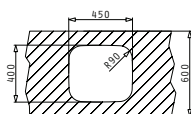

SUITABLE ACCESSORIES
SUITABLE WASTE FITTINGS

IRIS (34X40) UM

Outer Dimensions: 362 x 422mm
 Bowl Dimensions: 340 x 400 x 180mm
 Minimum Base Unit: 40cm
 Bowl Overflow

Finish	Ar. Number	Waste	Packaging
SMOOTH	100009501	Ø92mm	8 Items/Carton Box
SMOOTH	100009529	Ø92mm	1 Item/Carton Box

SUITABLE ACCESSORIES
SUITABLE WASTE FITTINGS

IRIS (40X40) UM

Outer Dimensions: 423 x 423mm
 Bowl Dimensions: 400 x 400 x 200mm
 Minimum Base Unit: 45cm
 Bowl Overflow

Finish	Ar. Number	Waste	Packaging
SMOOTH	100009301	Ø92mm	8 Items/Carton Box
SMOOTH	100009329	Ø92mm	1 Item/Carton Box

SUITABLE ACCESSORIES
SUITABLE WASTE FITTINGS

IRIS (45X40) UM

Outer Dimensions: 472 x 422mm
 Bowl Dimensions: 450 x 400 x 200mm
 Minimum Base Unit: 50cm
 Bowl Overflow

Finish	Ar. Number	Waste	Packaging
SMOOTH	100009902	Ø92mm	5 Items/Carton Box
SMOOTH	100009929	Ø92mm	1 Item/Carton Box

IRIS (50X40) UM

Outer Dimensions: 523 x 424mm
 Bowl Dimensions: 500 x 400 x 200mm
 Minimum Base Unit: 60cm
 Bowl Overflow

Finish	Ar. Number	Waste	Packaging
SMOOTH	100008401	Ø92mm	4 Items/Carton Box
SMOOTH	100008429	Ø92mm	1 Item/Carton Box