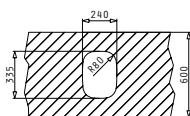

IRIS SERIES

CLASSIC

IRIS (16,5X29) UM

Outer Dimensions: 180 x 304mm
 Bowl Dimensions: 165 x 288 x 120mm
 Minimum Base Unit: 30cm

Finish	Ar. Number	Waste	Packaging
SMOOTH	100001001	Ø92mm	16 Items/Carton Box
SMOOTH	100001029	Ø92mm	1 Item/Carton Box

Carton box with 1 item includes: Waste valve.

100060001
Steel Colander

525000201
Transparent Colander

521097201
Waste Valve Ø92

SUITABLE ACCESSORIES

SUITABLE WASTE FITTINGS

IRIS (24X33) UM

Outer Dimensions: 262 x 357mm
 Bowl Dimensions: 243 x 332 x 150mm
 Minimum Base Unit: 30cm
 Bowl Overflow

Finish	Ar. Number	Waste	Packaging
SMOOTH	100009001	Ø92mm	10 Items/Carton Box
SMOOTH	100009029	Ø92mm	1 Item/Carton Box

Carton box with 1 item includes: Waste valve.

521097901
Pop Up Waste Valve Ø92 with Bowl Overflow

521101701
Waste Valve Ø92 with Bowl Overflow

SUITABLE WASTE FITTINGS

IRIS (30X34) UM

Outer Dimensions: 322 x 359mm
 Bowl Dimensions: 300 x 340 x 170mm
 Minimum Base Unit: 40cm
 Bowl Overflow

Finish	Ar. Number	Waste	Packaging
SMOOTH	100010103	Ø92mm	6 Items/Carton Box
SMOOTH	100010129	Ø92mm	1 Item/Carton Box