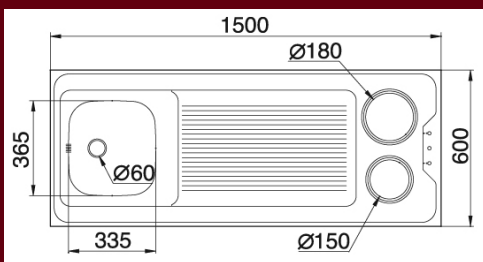

PYRAMIS

The Pyramis “Pantry” combines a kitchen sink and an electric hot plate in the 18/10 stainless steel unit. The integrated unit is ideal for transportable homes, caravans, holiday accommodation— basically anywhere where space is at a premium. The pantry is available in 3 different sizes 100cm, 120cm and 150cm. Prices start from \$425 for the 100cm, \$485 120cm and \$625 for the 150cm all prices include gst.

For further information please contact Gro Agencies on 08 9446 3288 or email gro@myoffice.net.au

PYRAMIS

Crestial 'Sapphire' kitchen mixer with swivel spout and 1/2" flexible connections.

WELS 3 STAR 8 lpm