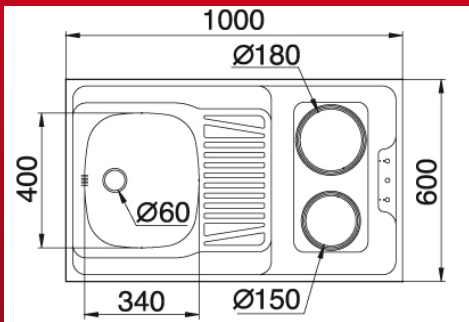

PYRAMIS

The Pyramis “Pantry” combines a kitchen sink and an electric hot plate in the 18/10 stainless steel unit. The integrated unit is ideal for transportable homes, caravans, holiday accommodation— basically anywhere where space is at a premium. The pantry is available in 3 different sizes 100cm, 120cm and 150cm. Prices start from \$425 for the 100cm, \$485 120cm and \$625 for the 150cm all prices include gst.

For further information please contact Gro Agencies on 08 9446 3288 or email gro@myoffice.net.au

PYRAMIS

Crestial 'Sapphire' kitchen mixer with swivel spout and 1/2" flexible connections.

WELS 3 STAR 8 lpm