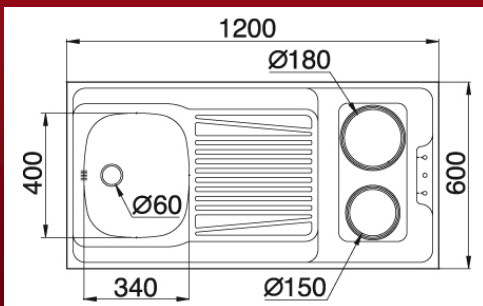

PYRAMIS

The Pyramis “Pantry” combines a kitchen sink and an electric hot plate in the 18/10 stainless steel unit. The integrated unit is ideal for transportable homes, caravans, holiday accommodation— basically anywhere where space is at a premium. The pantry is available in 3 different sizes 100cm, 120cm and 150cm. Prices start from \$425 for the 100cm, \$485 120cm and \$625 for the 150cm all prices include gst.

For further information please contact Gro Agencies on 08 9446 3288 or email gro@myoffice.net.au

PYRAMIS

Crestial 'Sapphire' kitchen mixer with swivel spout and 1/2" flexible connections.

WELS 3 STAR 8 lpm