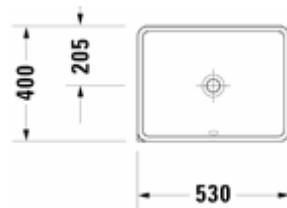

Starck 3 undercounter basins

design

Philippe Starck

#30549

#30249

undercounter basins

code	size in mm	taphole	over-flow	weight in kg	features
#30549	490 x 365*	not possible	yes	7.7	no tap platform
#30249	490 x 360*	1 standard	yes	8.2	with tap platform

*measurements represent internal dimensions

installation

- -#30249: additional tapholes can be drilled on request
- fixings for basin included
- for plug & waste and bottle traps, please refer to p. 2-151