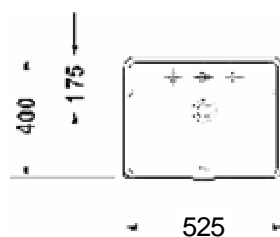

Starck 3 undercounter basins

design

Philippe Starck

undercounter basins

code	size in mm	taphole	over-flow	weight in kg	features
#30549	490 x 365*	not possible	yes	7.7	no tap platform
#30249	490 x 360*	1 standard	yes	8.2	with tap platform

*measurements represent internal dimensions

installation

- -#30249: additional tapholes can be drilled on request
- fixings for basin included
- for plug & waste and bottle traps, please refer to p. 2-151

#30549

#30249