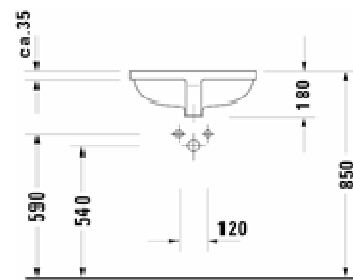

Starck 3 undercounter basins

design

Philippe Starck

undercounter basins

code	size in mm	taphole	over-flow	weight in kg	features
#30549	490 x 365*	not possible	yes	7.7	no tap platform
#30249	490 x 360*	1 standard	yes	8.2	with tap platform

*measurements represent internal dimensions

installation

- -#30249: additional tapholes can be drilled on request
- fixings for basin included
- for plug & waste and bottle traps, please refer to p. 2-151

#30549

#30249