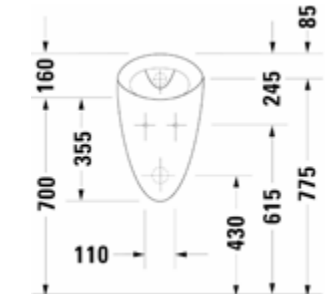

Starck urinals

design

Philippe Starck

#83432

#821350000/07

urinals

code	size in mm	AUS Standards	WELS features	extras	
				installation hardware	ceramic partition
#834320000	320 x 285	pending	pending concealed inlet & outlet	#MECUK14363	#85000
#834320007	320 x 285	pending	pending concealed inlet & outlet; with fly*	#MECUK14363	#85000
#821350000	350 x 350	pending	pending concealed inlet & outlet	#MECUK14363	#85000
#821350007	350 x 350	pending	pending concealed inlet & outlet; with fly*	#MECUK14363	#85000

installation

- fixings are included in the installation hardware
- * fly: the target fly ensures a more accurate aim

#83432

#821350000/07