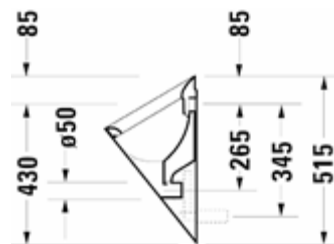

Starck urinals

design

Philippe Starck

#83432

#821350000/07

urinals

code	size in mm	AUS Standards	WELS features	extras	
				installation hardware	ceramic partition
#834320000	320 x 285	pending	pending concealed inlet & outlet	#MECUK14363	#85000
#834320007	320 x 285	pending	pending concealed inlet & outlet; with fly*	#MECUK14363	#85000
#821350000	350 x 350	pending	pending concealed inlet & outlet	#MECUK14363	#85000
#821350007	350 x 350	pending	pending concealed inlet & outlet; with fly*	#MECUK14363	#85000

installation

- fixings are included in the installation hardware
- * fly: the target fly ensures a more accurate aim

#83432

#821350000/07