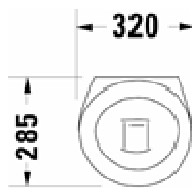

Starck urinals

design

Philippe Starck

urinals

code	size in mm	AUS Standards	WELS features	extras	
				installation hardware	ceramic partition
#834320000	320 x 285	pending	pending concealed inlet & outlet	#MECUK14363	#85000
#834320007	320 x 285	pending	pending concealed inlet & outlet; with fly*	#MECUK14363	#85000
#821350000	350 x 350	pending	pending concealed inlet & outlet	#MECUK14363	#85000
#821350007	350 x 350	pending	pending concealed inlet & outlet; with fly*	#MECUK14363	#85000

installation

- fixings are included in the installation hardware
- fly: the target fly ensures a more accurate aim